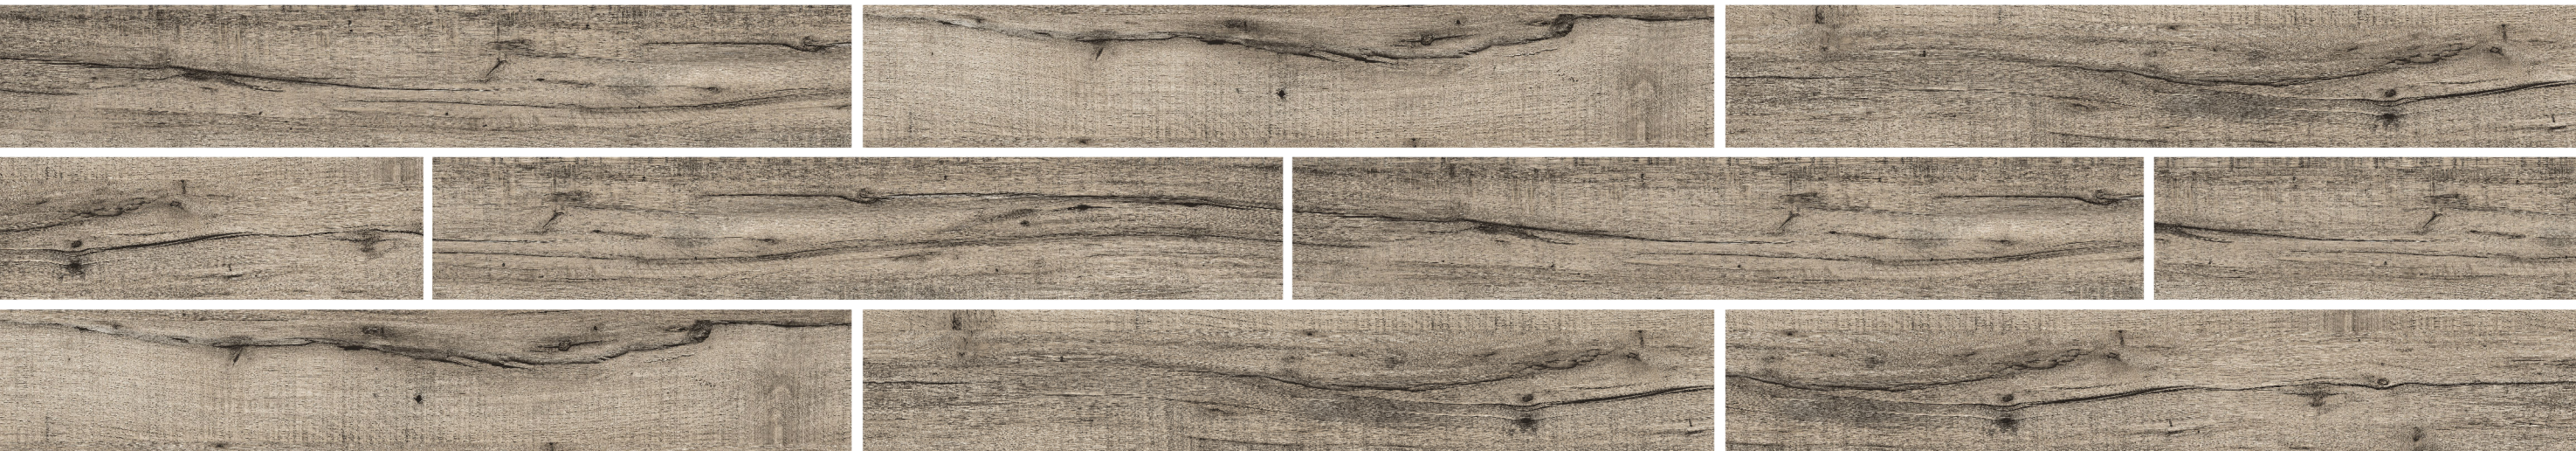

RUFF GRIS

Finish | Matt

Size | 200 x 1200 mm