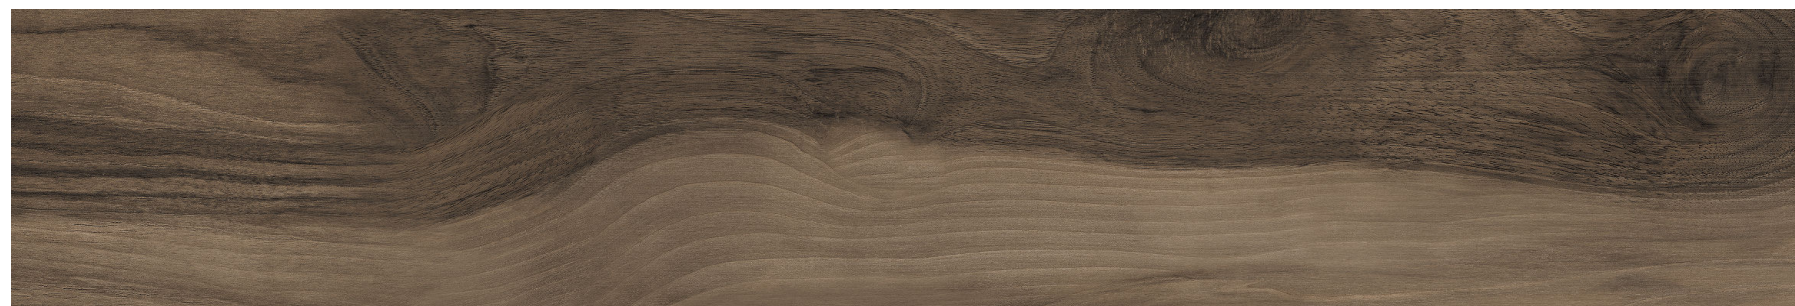

## CHEVON WOOD CHERRY

Finish | Matt

Size | 200 x 1200 mm

CHEVON WOOD CHERRY

CLICK FOR HD VIEW

CINNAMON ENGLISH

Finish | Matt

Size | 200 x 1200 mm