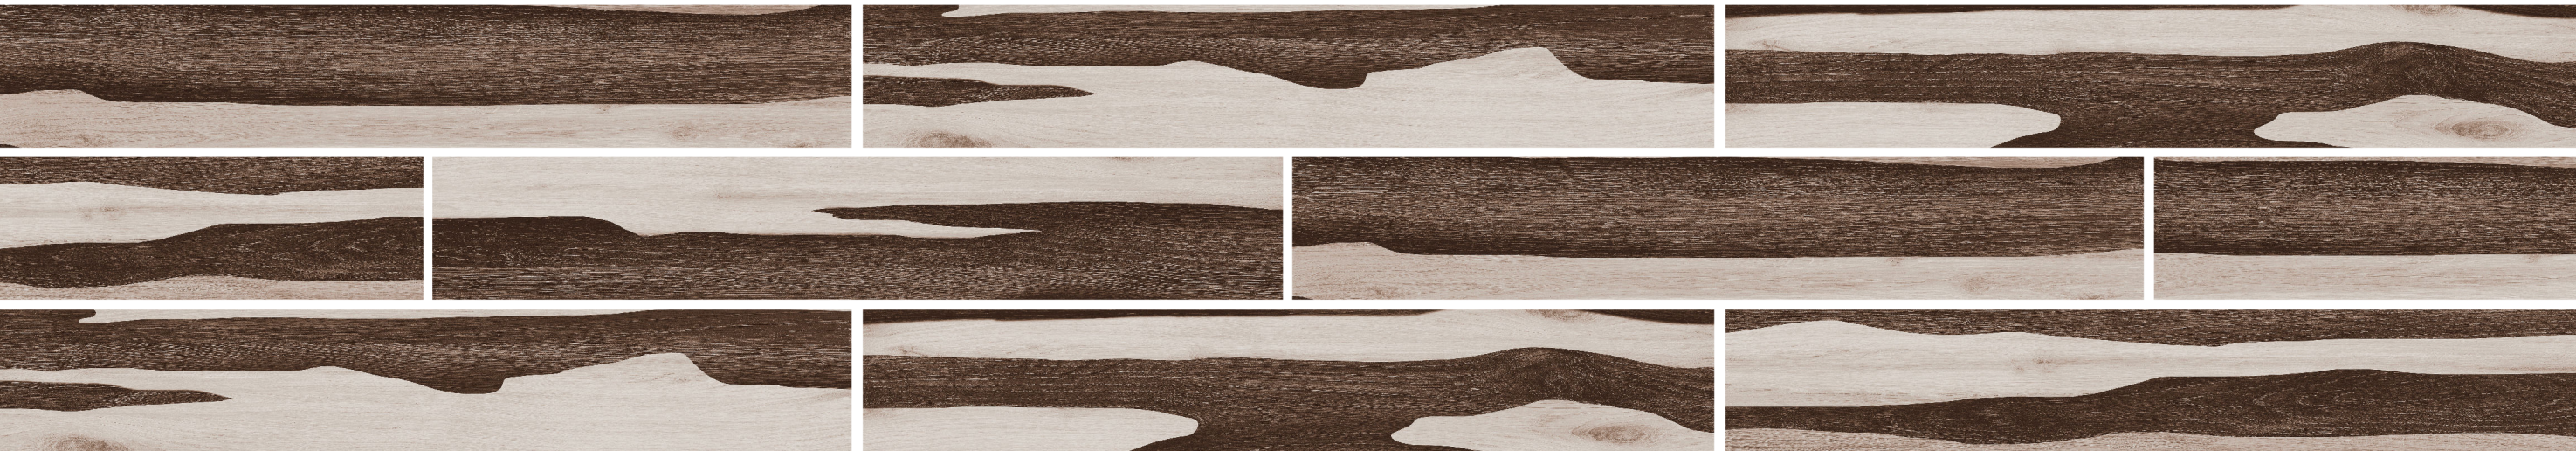

MORELLA ALMOND

Finish | Matt

Size | 200 x 1200 mm

POST

REEL