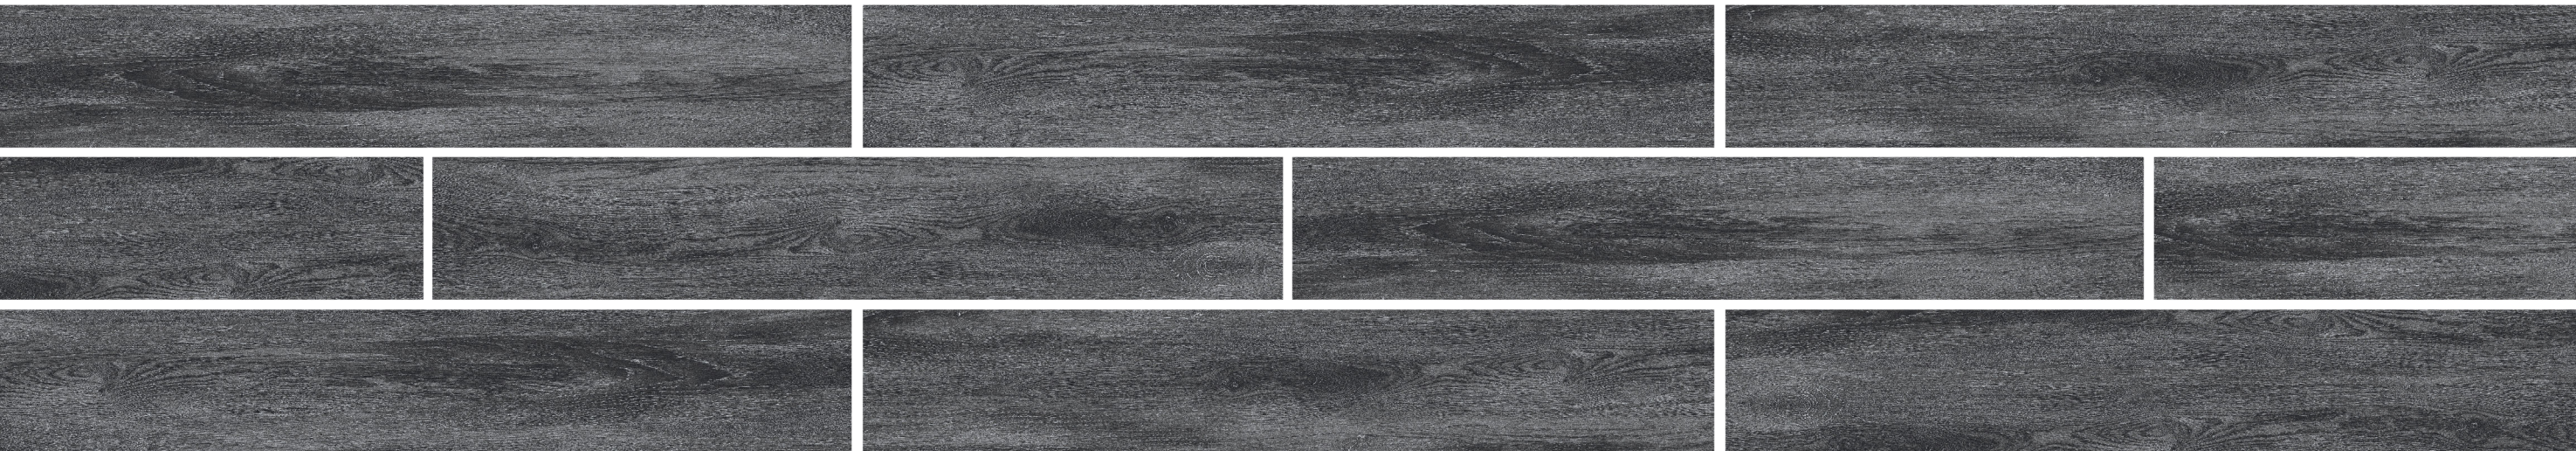

MOUNTAIN BLACK

Finish | Matt

Size | 200 x 1200 mm