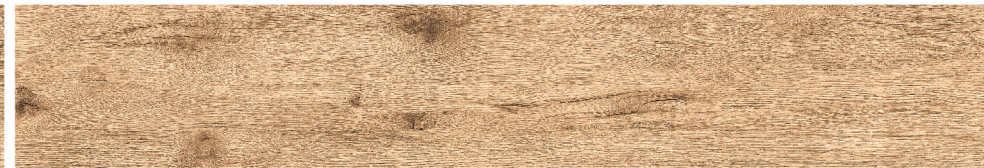

LUCENT BEIGE

Finish | Matt

Size | 200 x 1200 mm