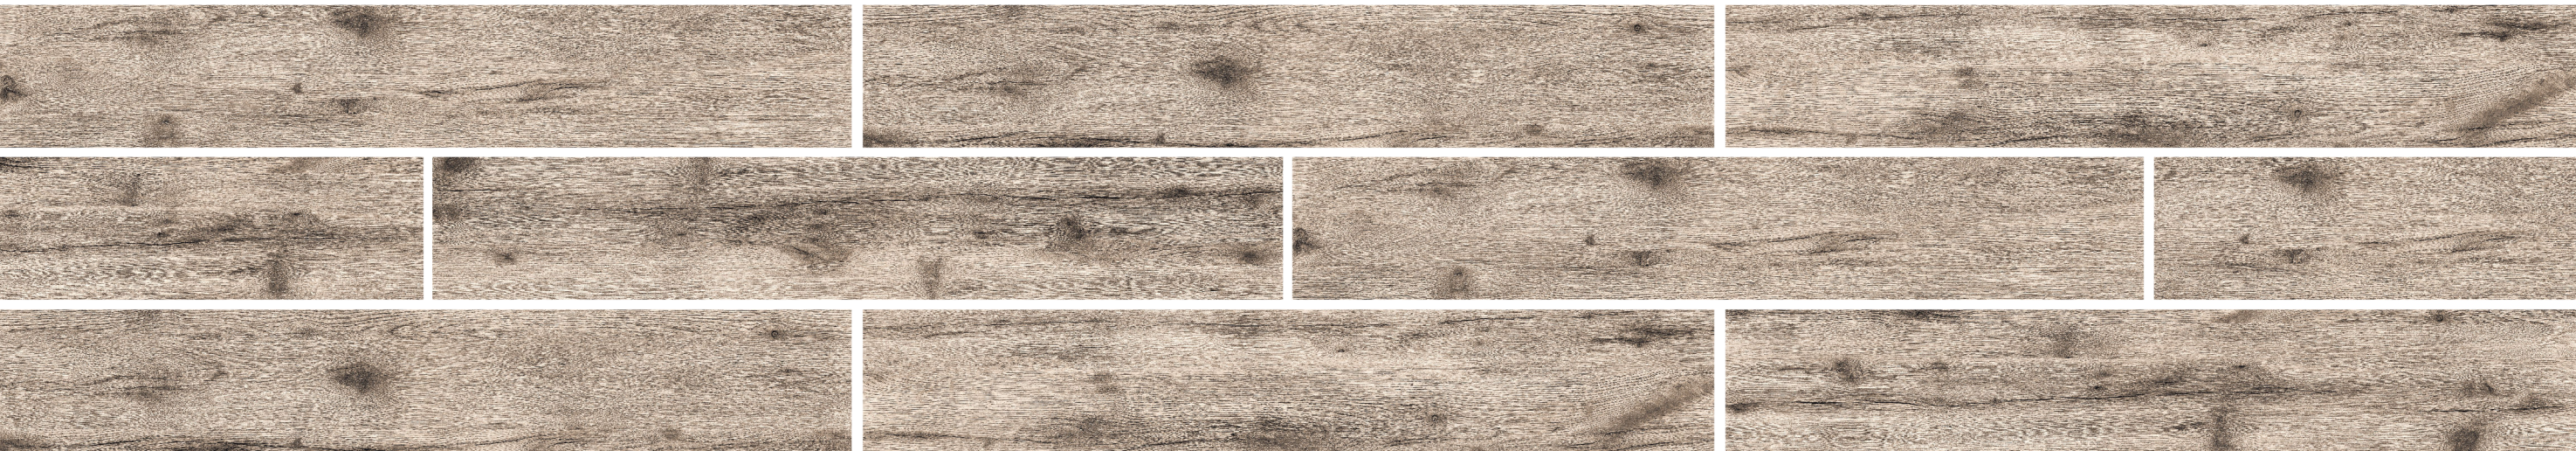

LUCENT GRIGIO

Finish | Matt

Size | 200 x 1200 mm