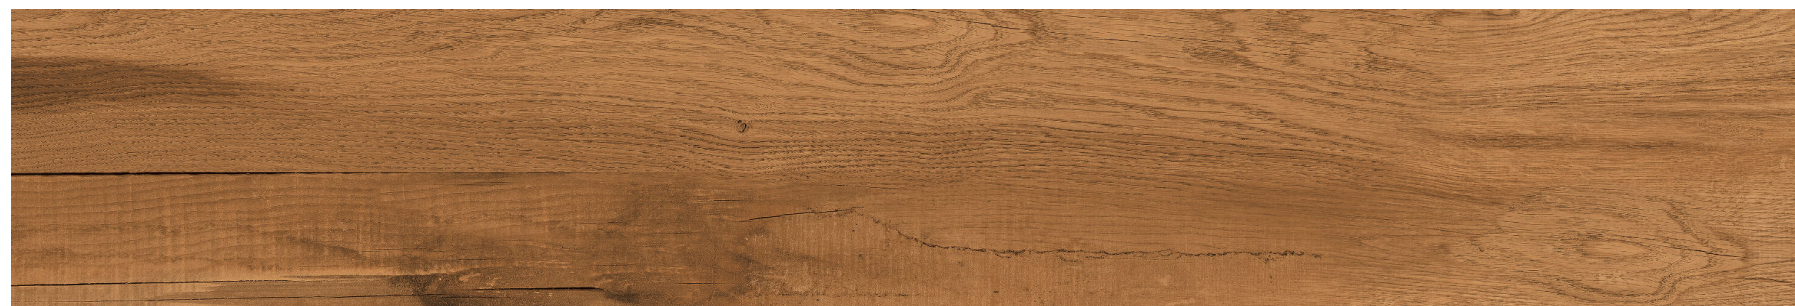

LIFE TWANY

Finish | Matt

Size | 200 x 1200 mm