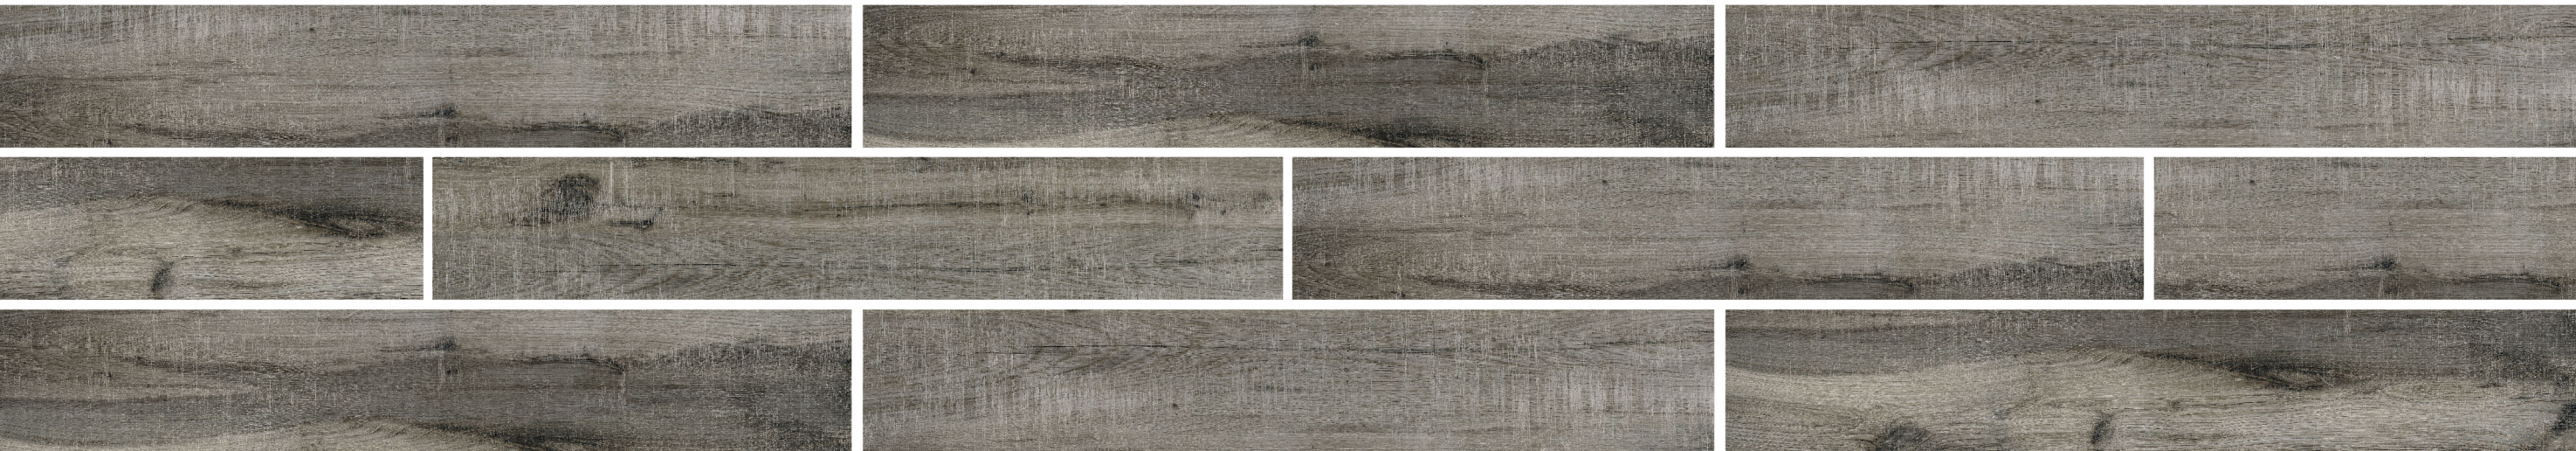

BARRIQUE NERO

Finish | Matt

Size | 200 x 1200 mm