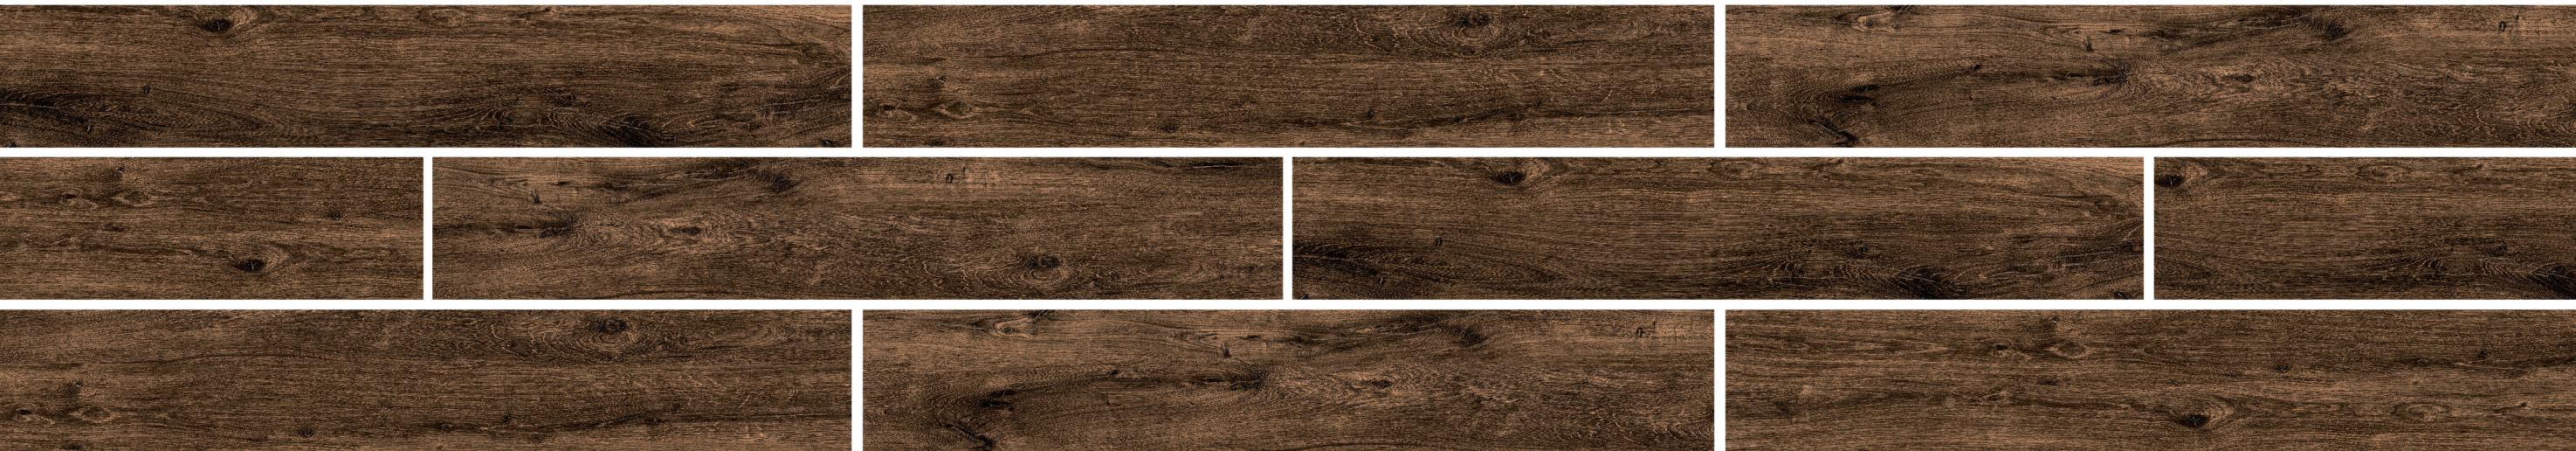

Finish | Matt

Size | 200 x 1200 mm

ANTIQUÉ NATURAL

CLICK FOR HD VIEW

APRICOT CAFE

Finish | Matt

Size | 200 x 1200 mm

APRICOT COPPER