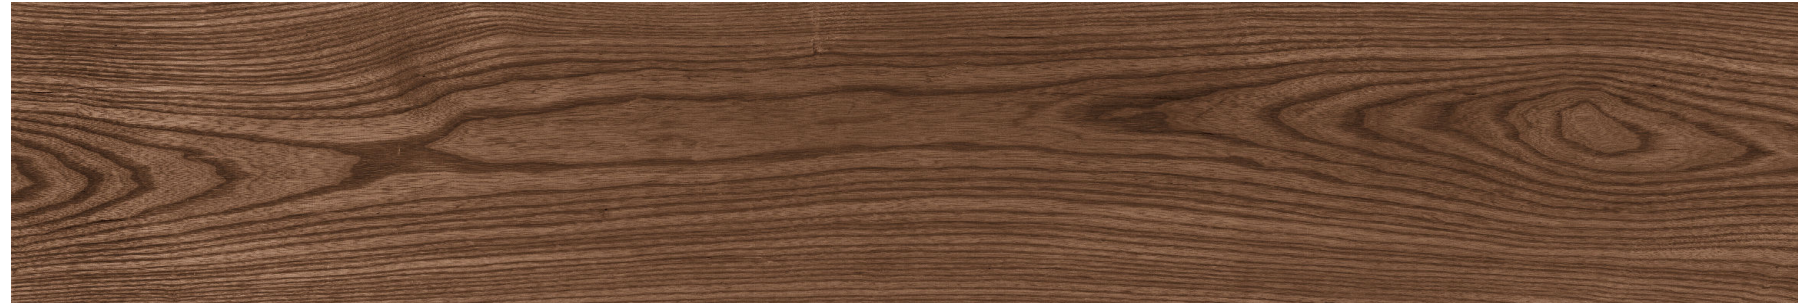

CANARIUM WENGE

Finish | Matt

Size | 200 x 1200 mm