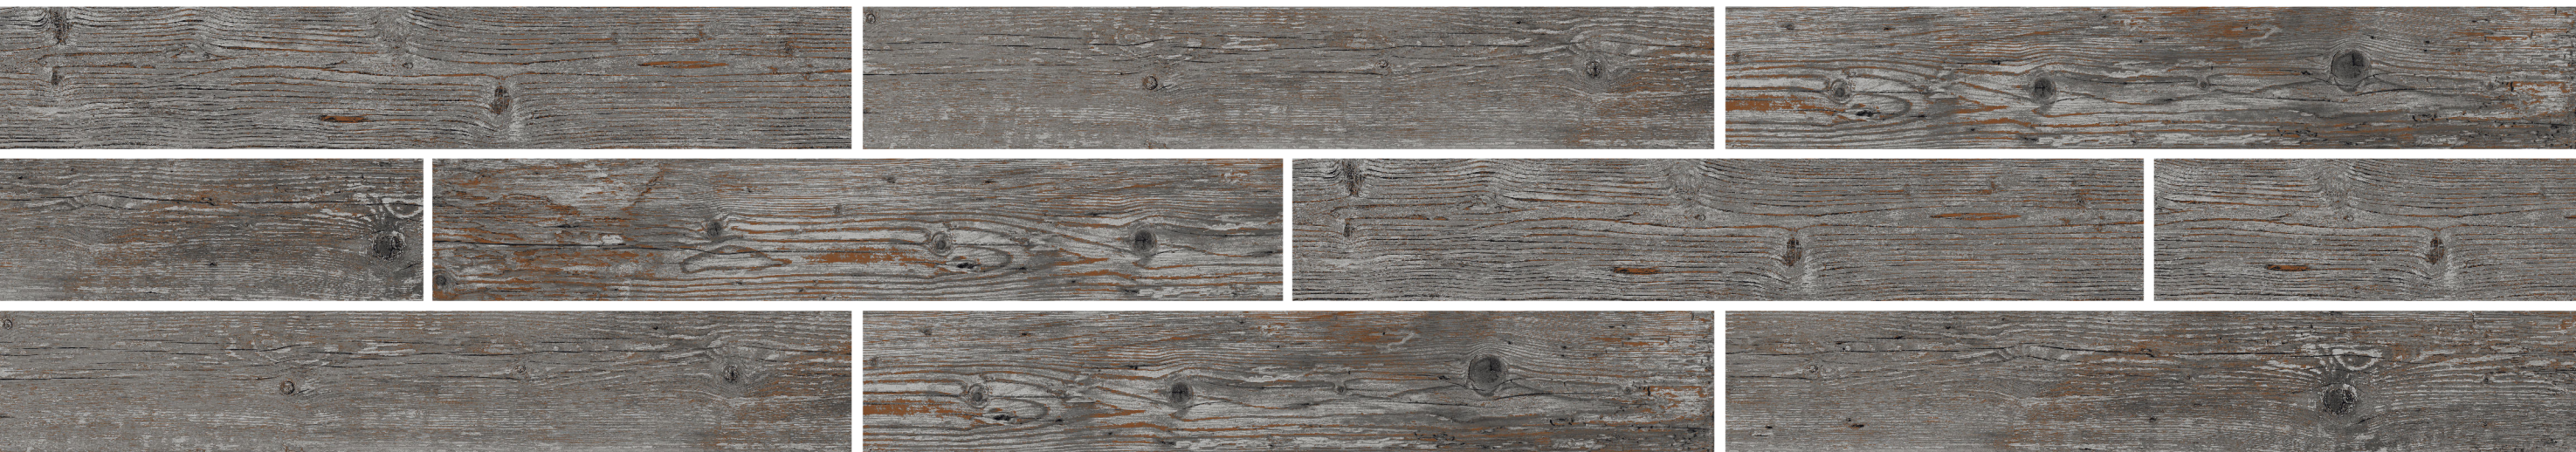

HARITAGE WOOD BLACK

POST

REEL

Finish | Matt

Size | 200 x 1200 mm