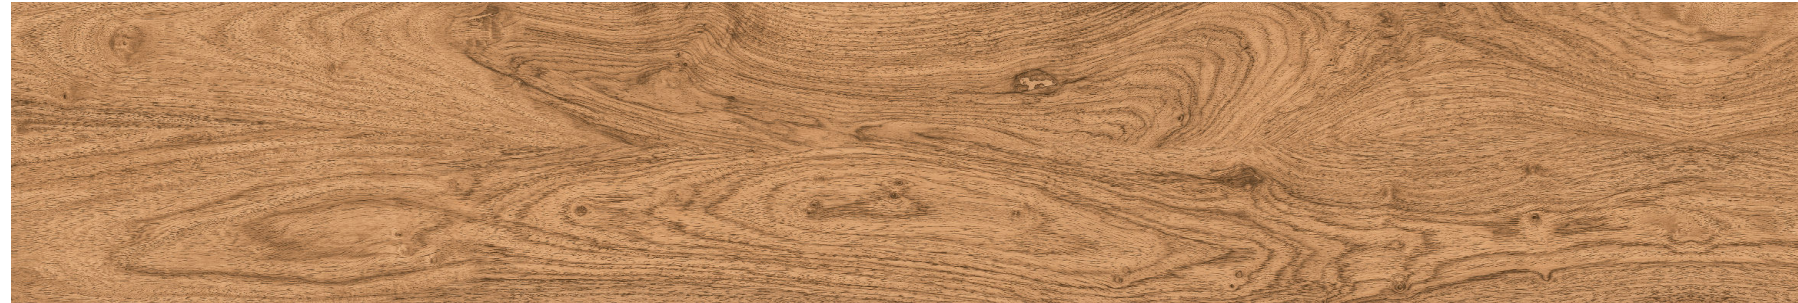

## RUFF SANDAL

Finish | Matt

Size | 200 x 1200 mm

RUFF SANDAL

CLICK FOR HD VIEW

TUPELO NOCCIOLA

Finish | Matt

Size | 200 x 1200 mm