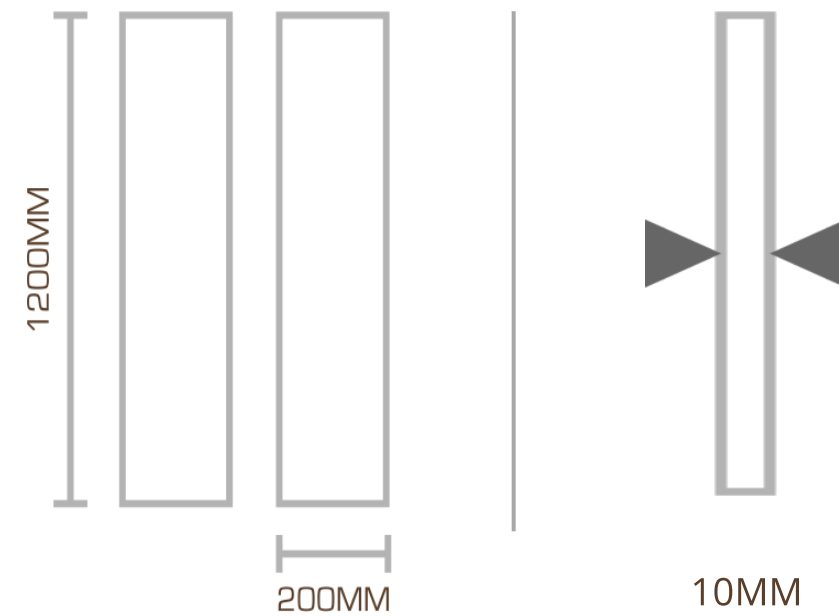

**WOODEN**  
SERIES

200 X 1200 MM

## EXCELLENT SIZE

The elongated 200x1200 size provides a modern aesthetic, lending a sense of expansiveness and luxury to any living spaces. Its unique dimension creates a statement, differentiating it from common tiles and providing a more seamless look with fewer grout lines.