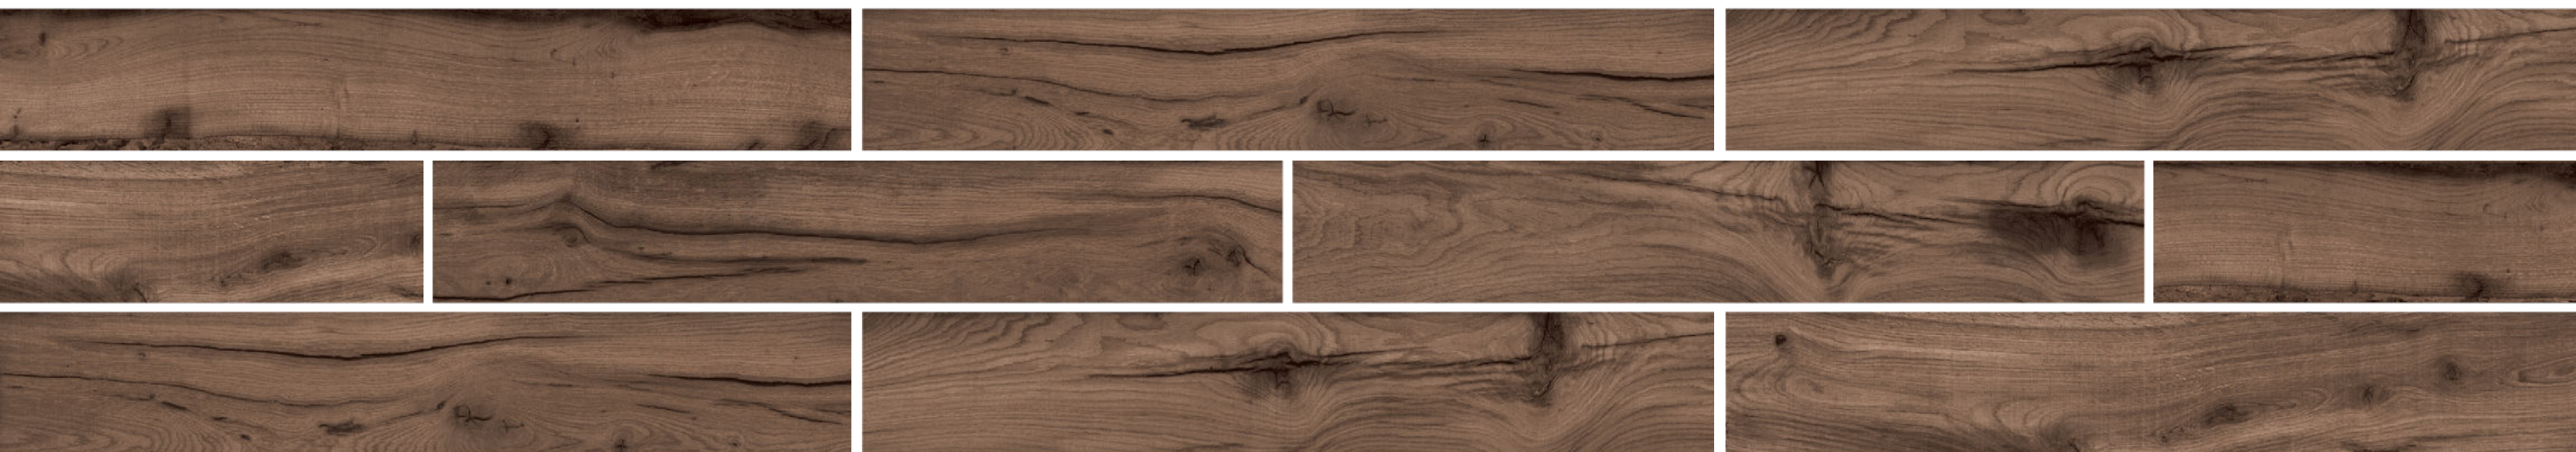

CYPRESS BROWN

Finish | Matt

Size | 200 x 1200 mm

CYPRESS BROWN

CLICK FOR HD VIEW

CYPRESS CHOCO

Finish | Matt

Size | 200 x 1200 mm