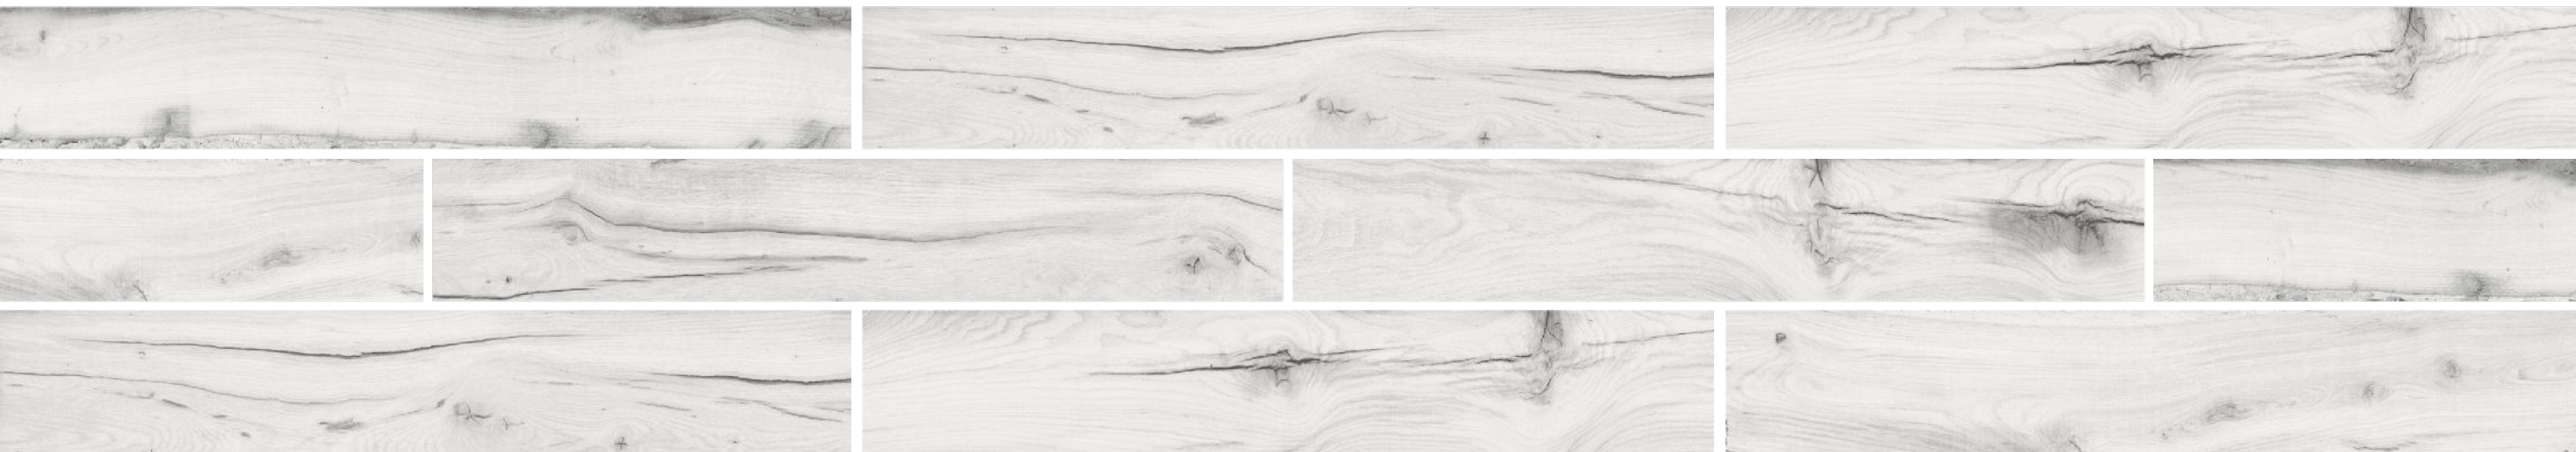

CYPRESS WHITE

Finish | **Matt**

Size | 200 x 1200 mm