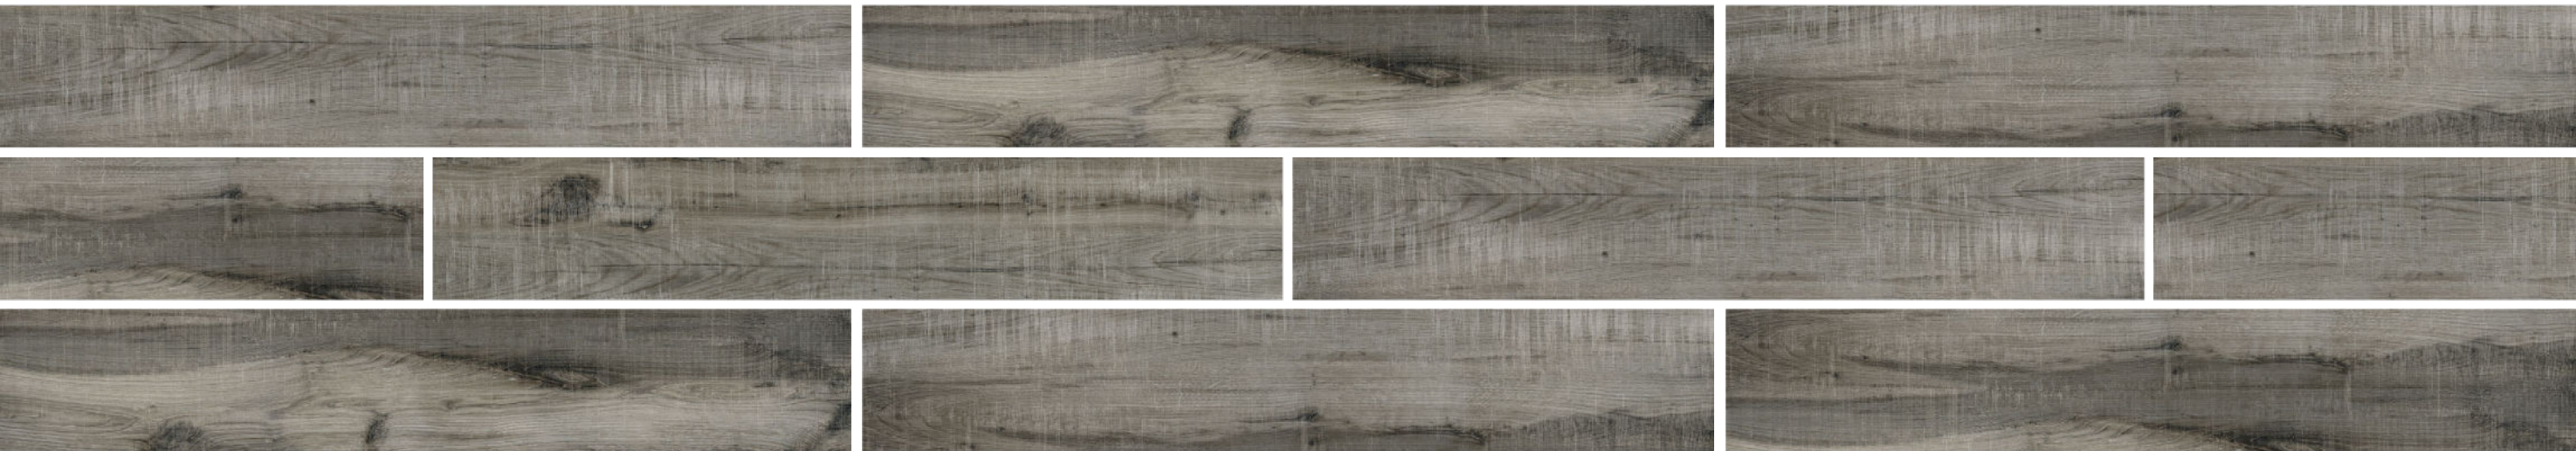

BARRIQUE NERO

Finish | **Matt**

Size | 200 x 1200 mm