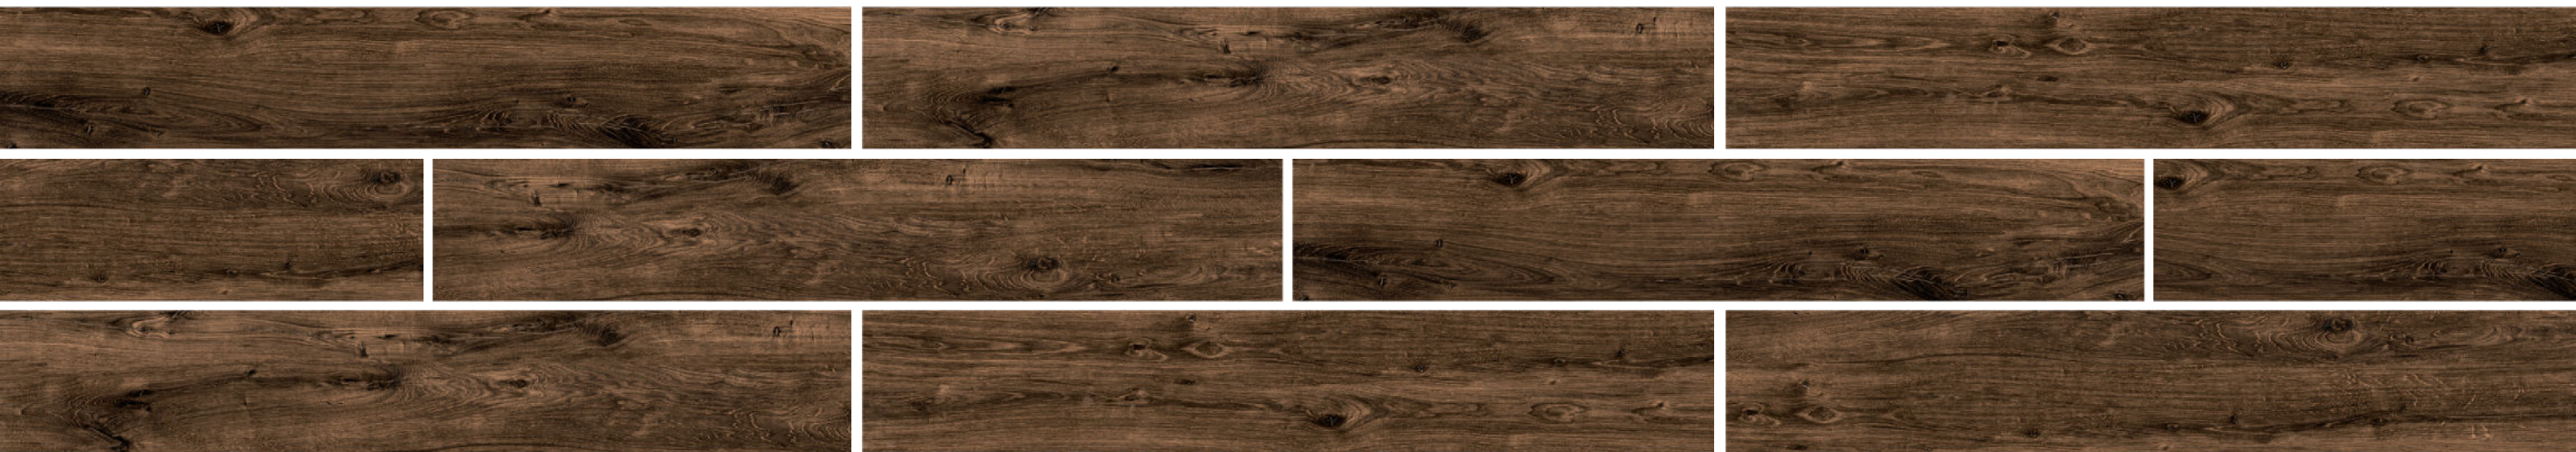

Finish | Matt

Size | 200 x 1200 mm

APRICOT COPPER

Finish | Matt

Size | 200 x 1200 mm

APRICOT COPPER

CLICK FOR HD VIEW

APRICOT CAFE