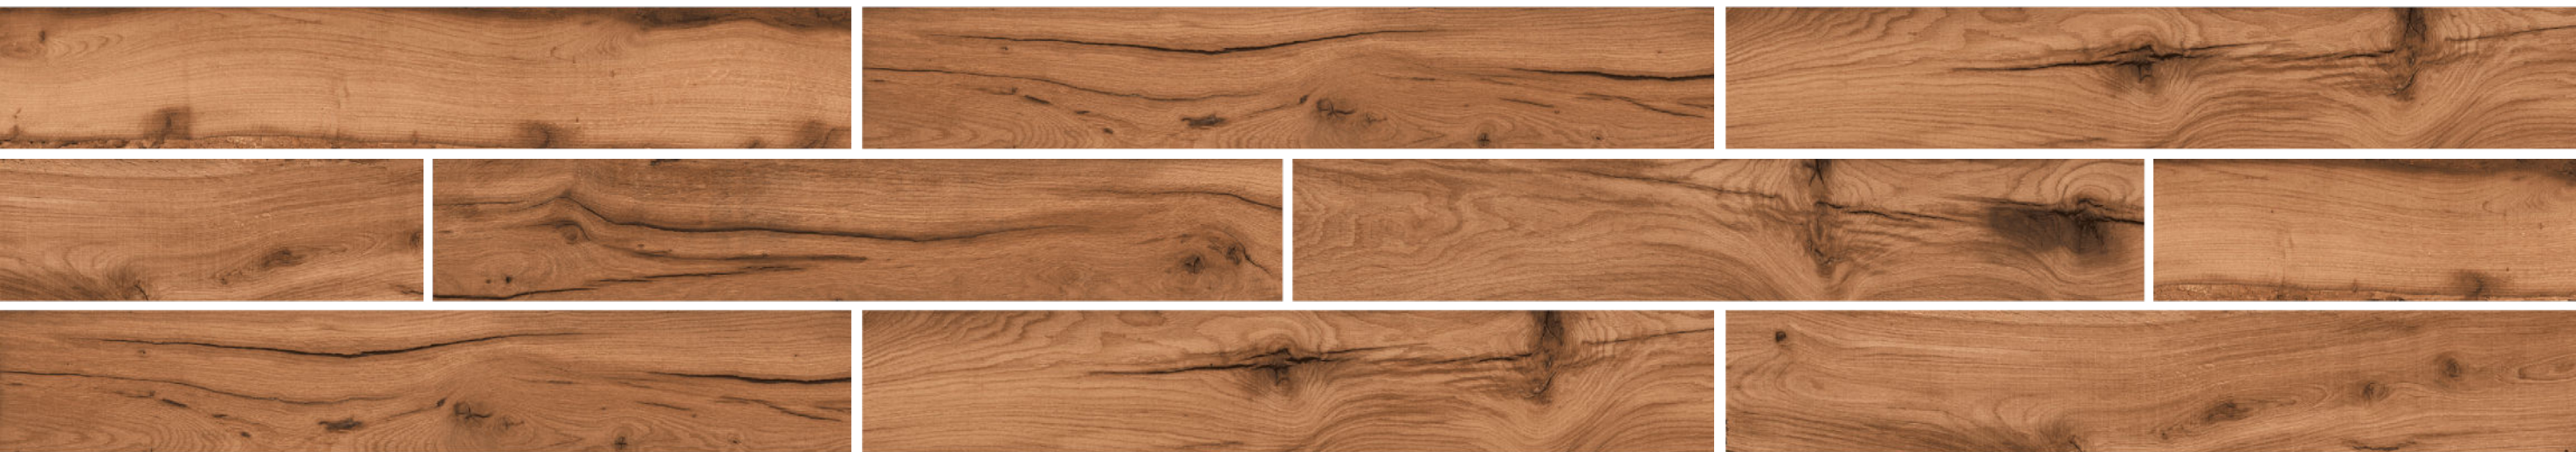

CYPRESS BROWN

Finish | Matt

Size | 200 x 1200 mm