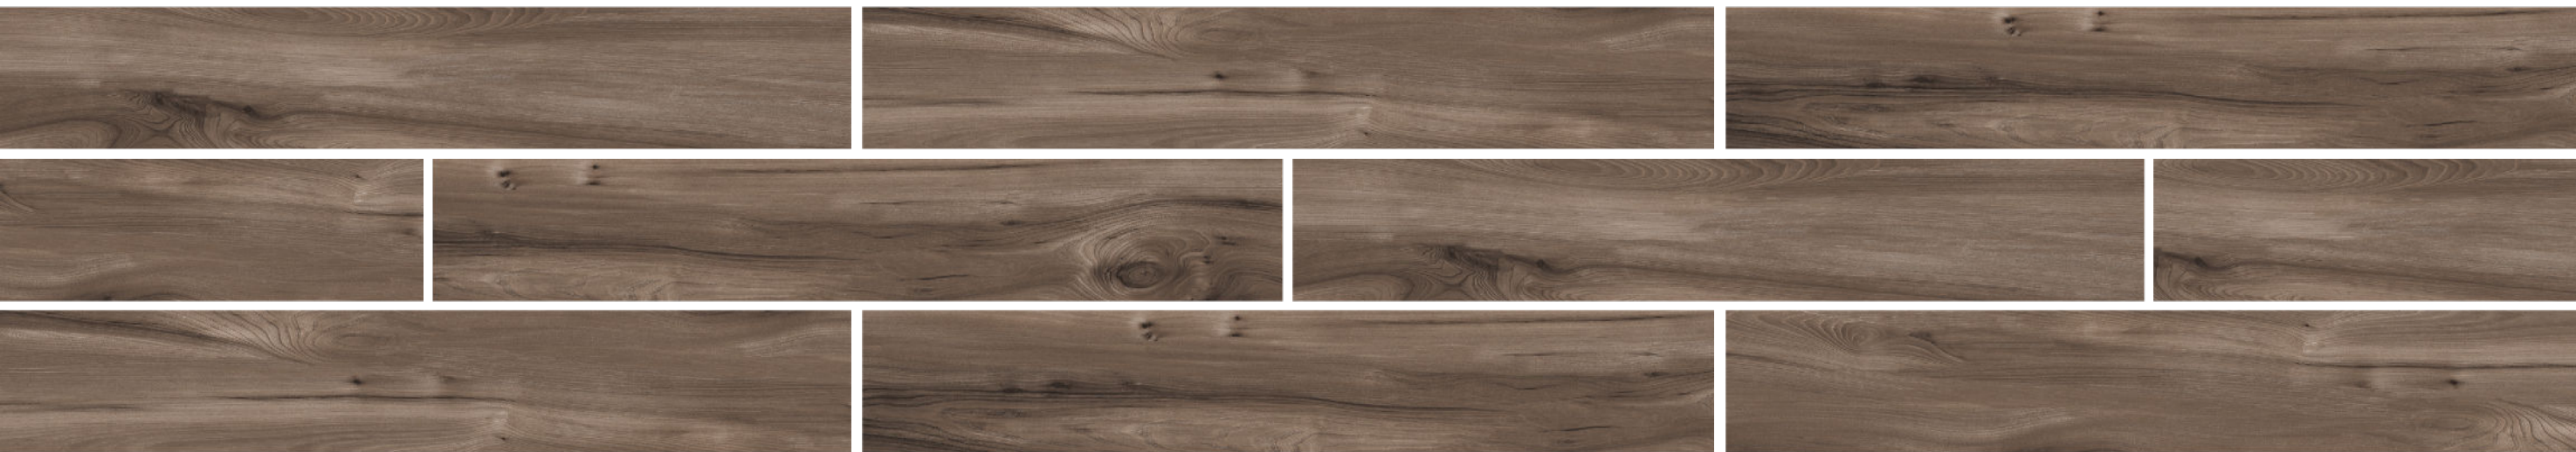

CLICK FOR HD VIEW

BRICH BROWN

Finish | Matt

Size | 200 x 1200 mm

BRICH NATURAL

Finish | Matt

Size | 200 x 1200 mm

BRICH WENGE