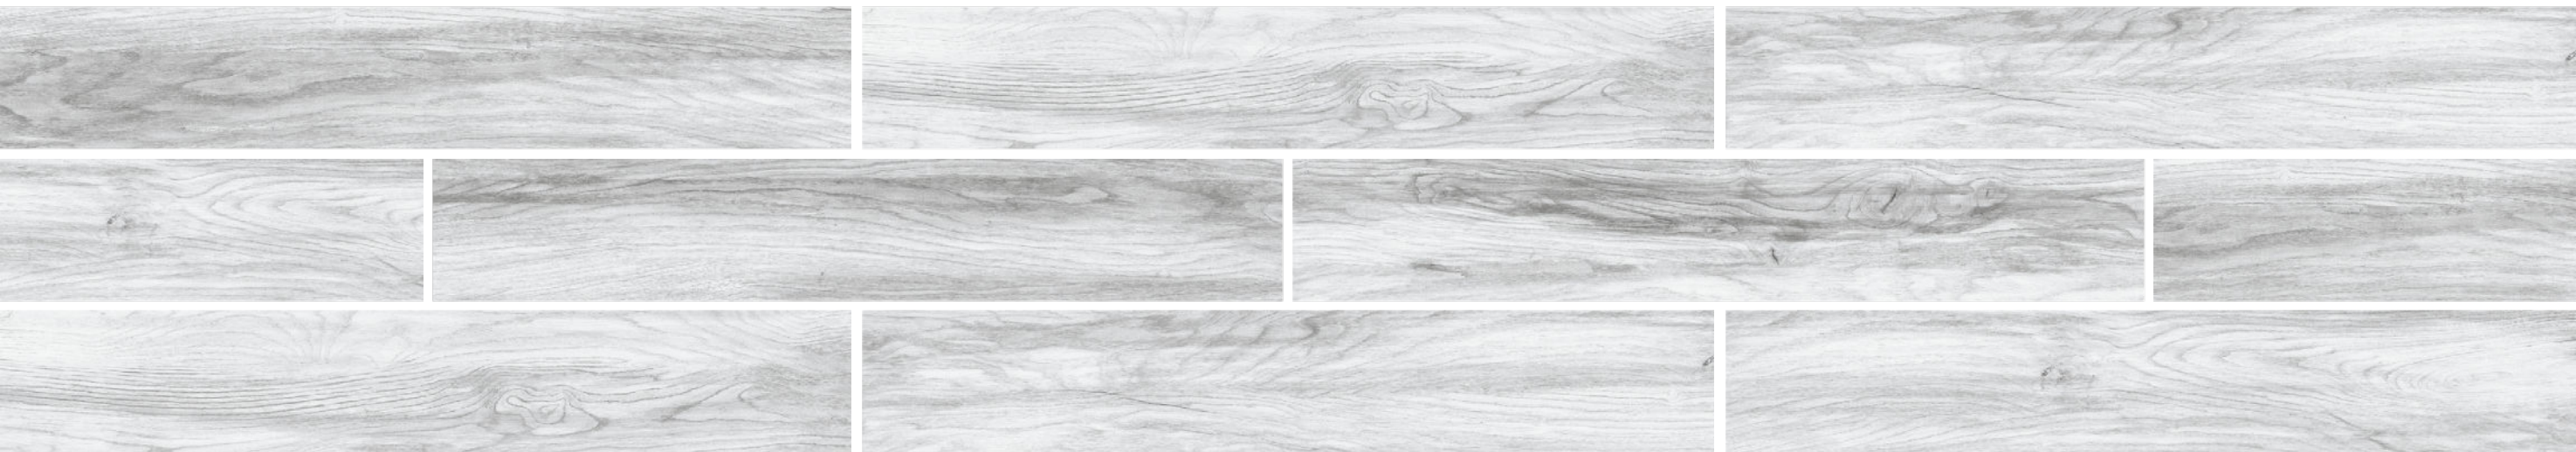

ANTIQUÉ SNOW

Finish | **Matt**

Size | 200 x 1200 mm