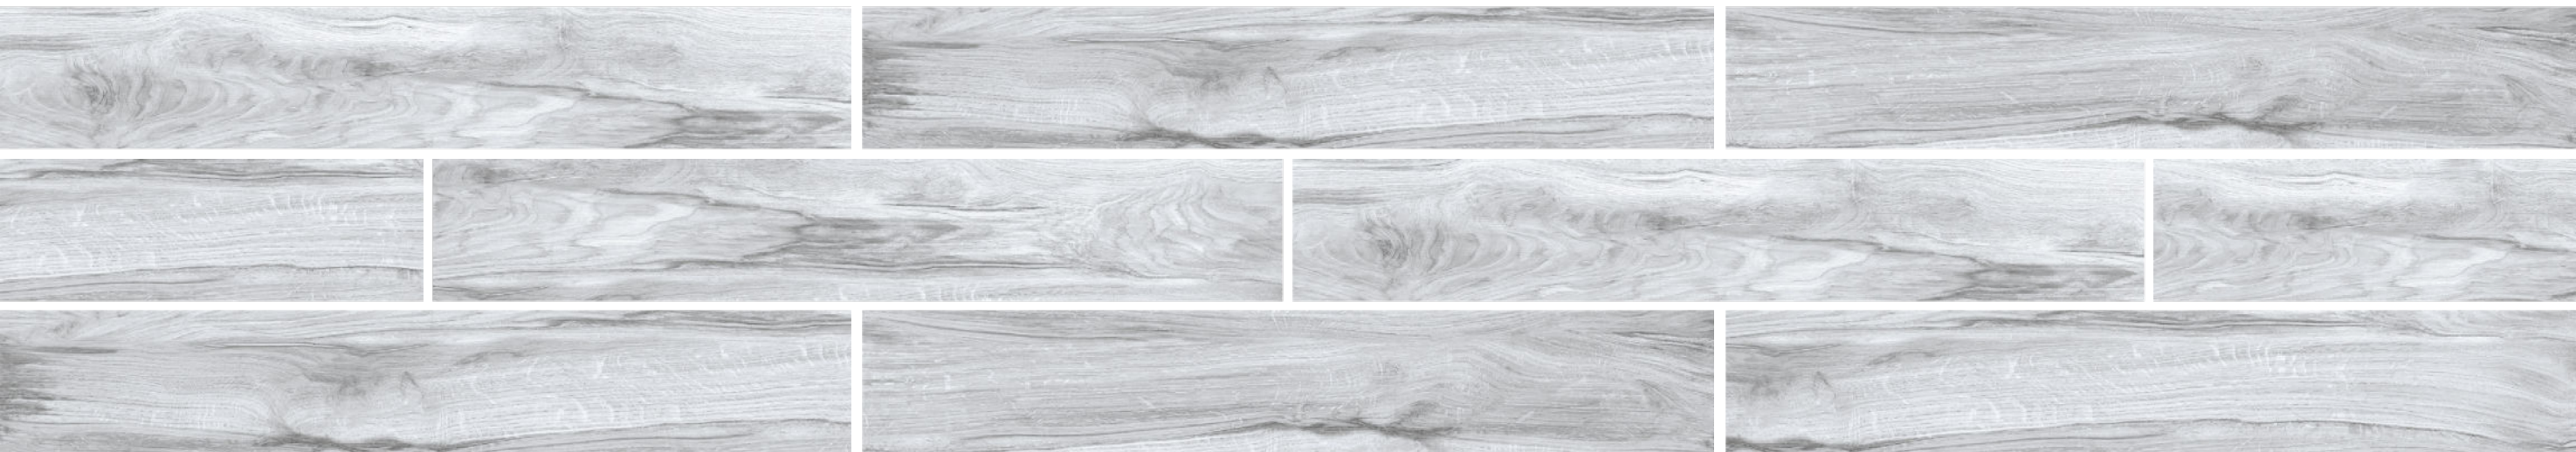

CLARA GREY

Finish | **Matt**

Size | 200 x 1200 mm