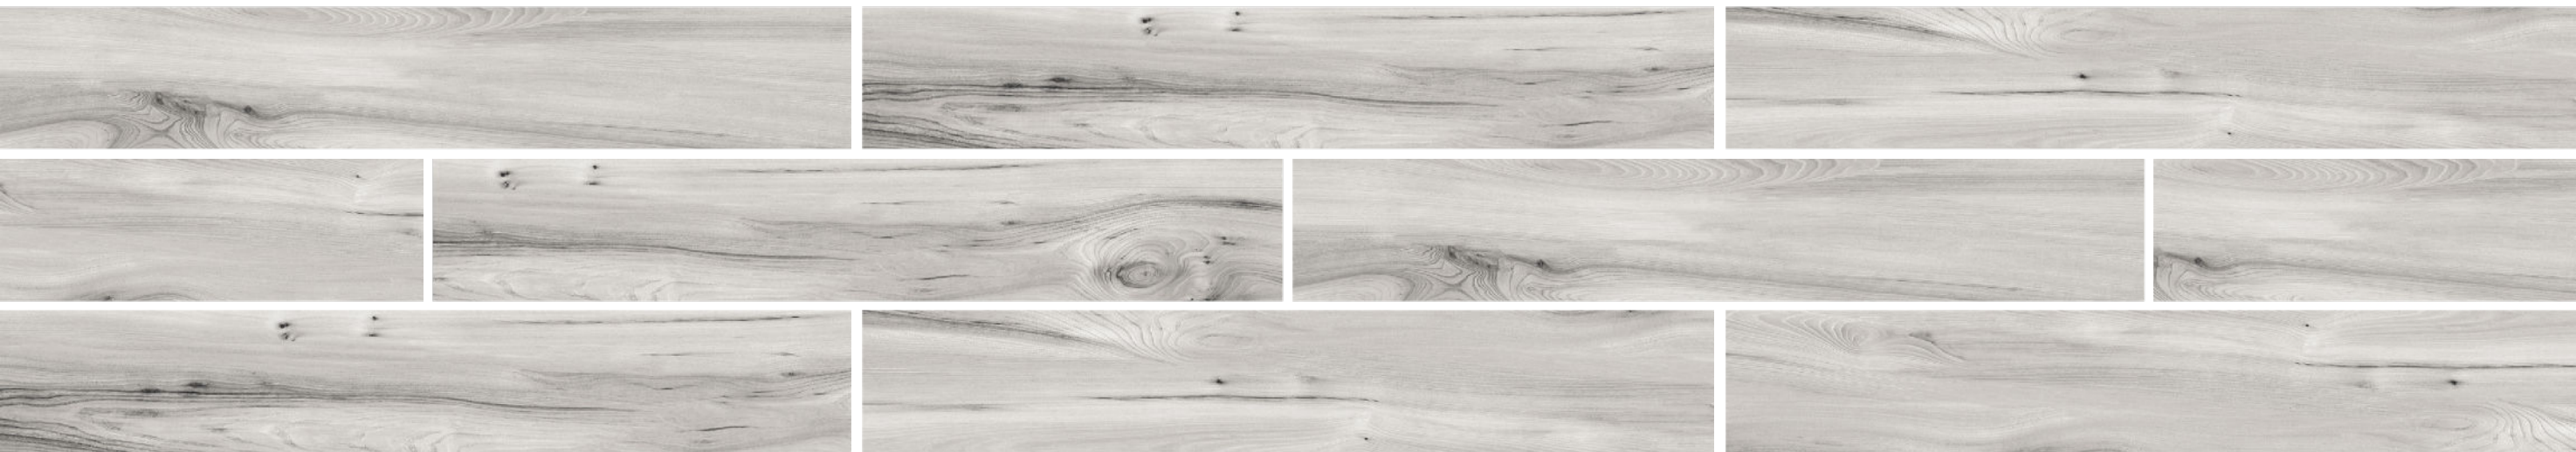

BRICH GREY

Finish | Matt

Size | 200 x 1200 mm