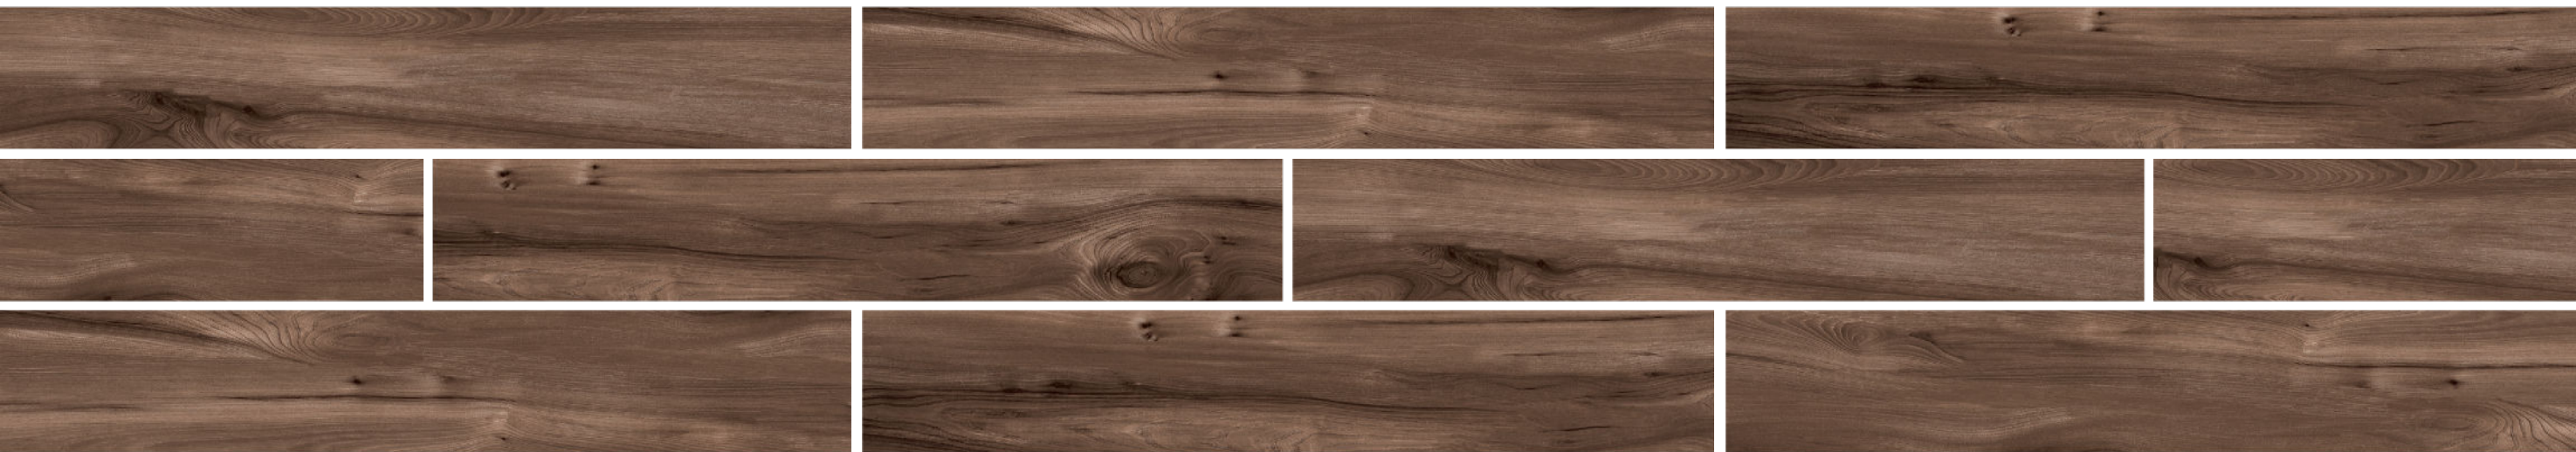

CLICK FOR HD VIEW

BRICH BROWN

Finish | Matt

Size | 200 x 1200 mm

BRICH NATURAL

Finish | Matt

Size | 200 x 1200 mm

BRICH WENGE