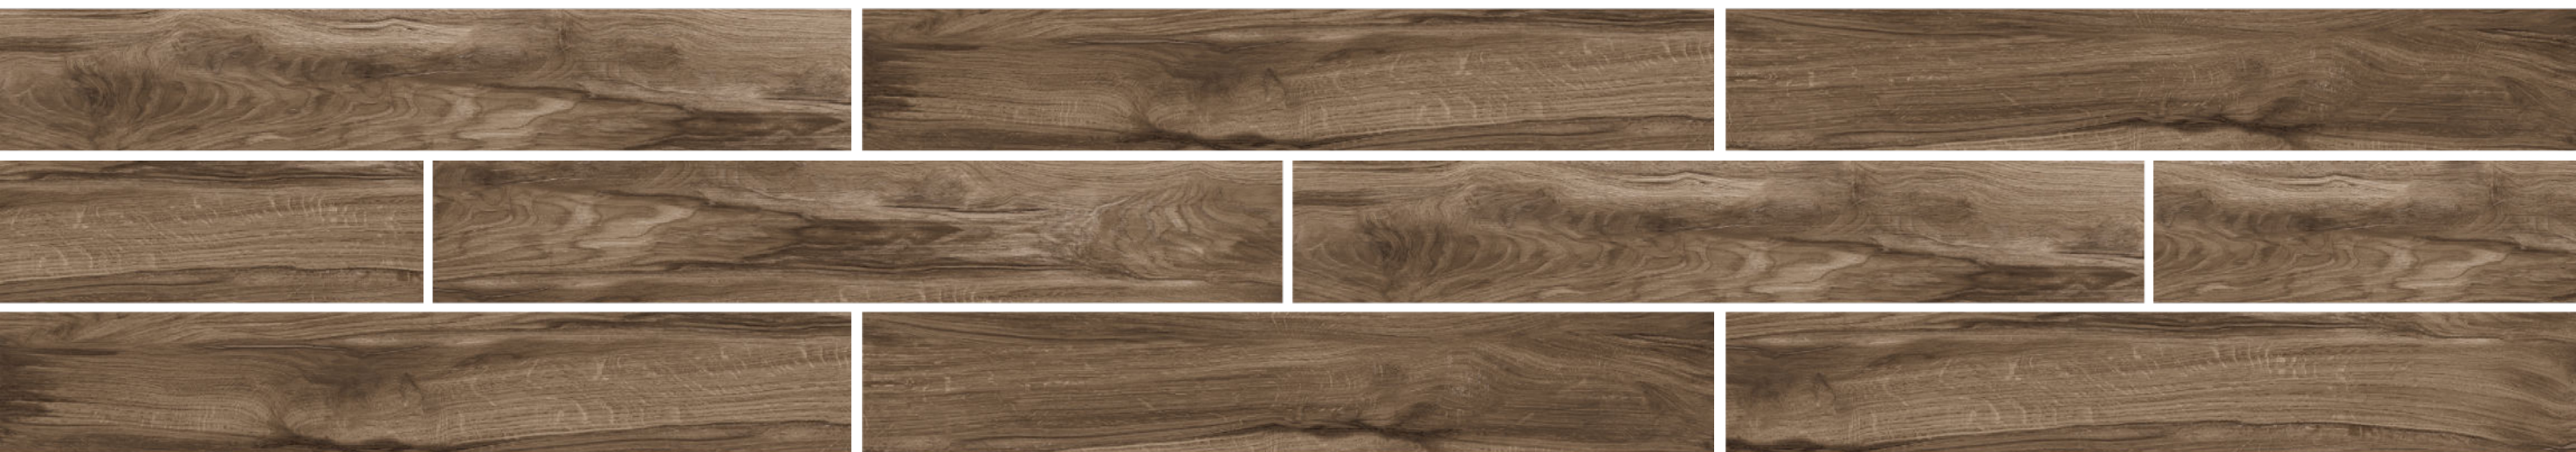

CLARA MIELE

CLICK FOR HD VIEW

CLARA NATURAL

Finish | **Matt**

Size | 200 x 1200 mm

CLARA CHOCO

Finish | Matt

Size | 200 x 1200 mm