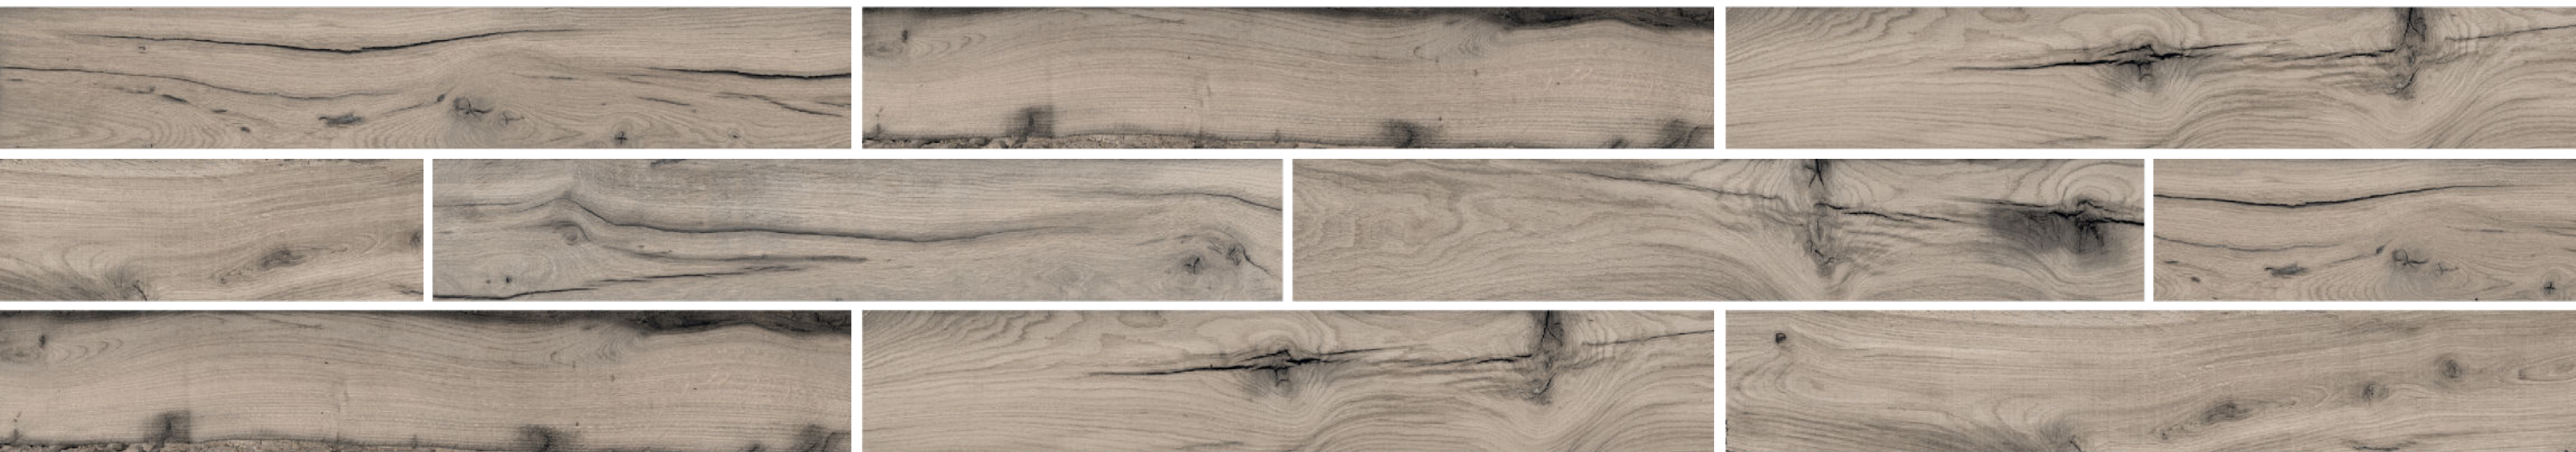

CYPRESS GRIGIO

Finish | **Matt**

Size | 200 x 1200 mm