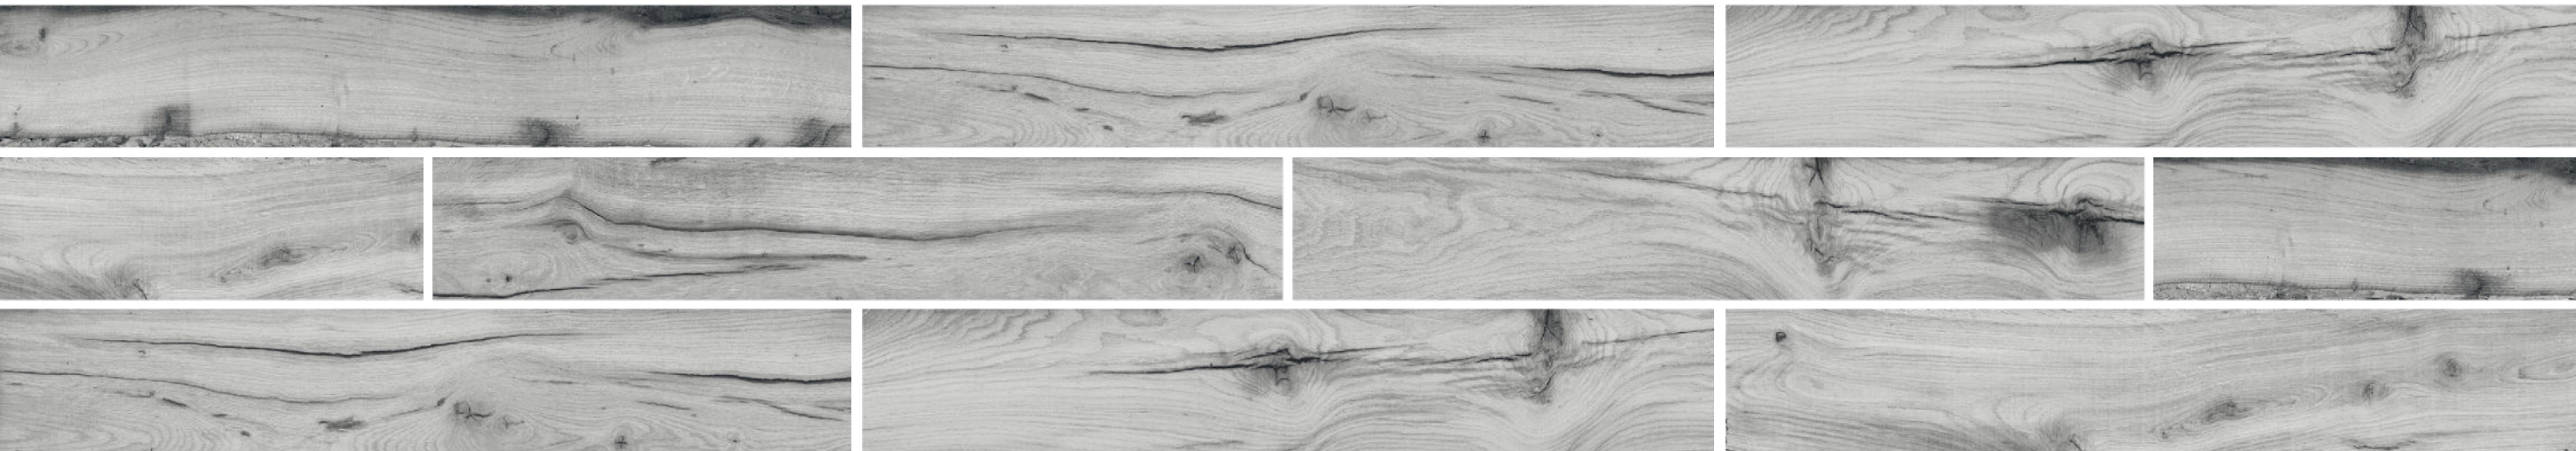

CYPRESS CHOCO

CLICK FOR HD VIEW

CYPRESS WHITE

Finish | **Matt**

Size | 200 x 1200 mm

CYPRESS GREY

Finish | **Matt**

Size | 200 x 1200 mm