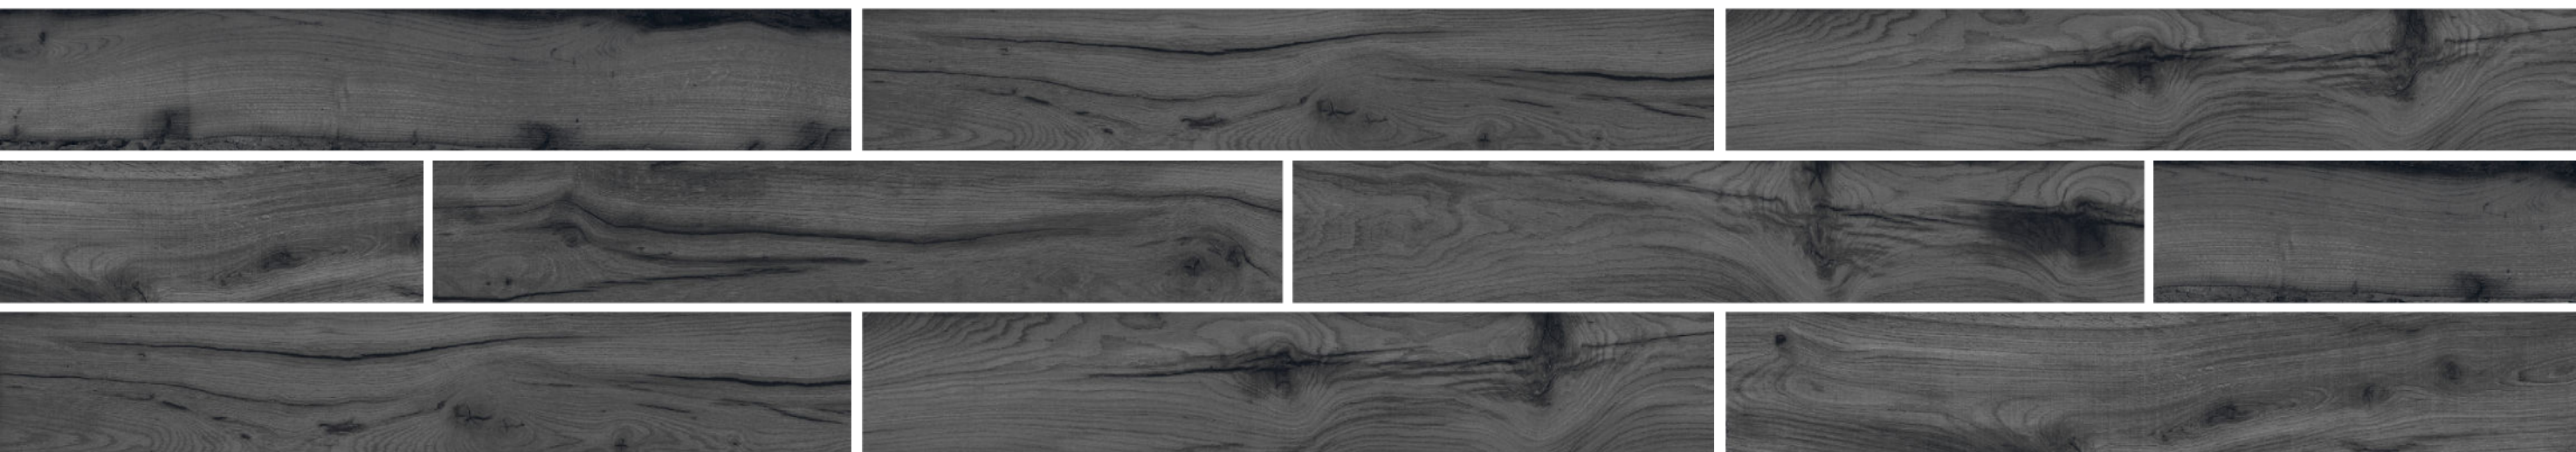

CYPRESS GRIGIO

Finish | **Matt**

Size | 200 x 1200 mm

CYPRESS CARBON

Finish | Matt

Size | 200 x 1200 mm

200x1200mm | Wooden Strip

DECK WOOD SERIES