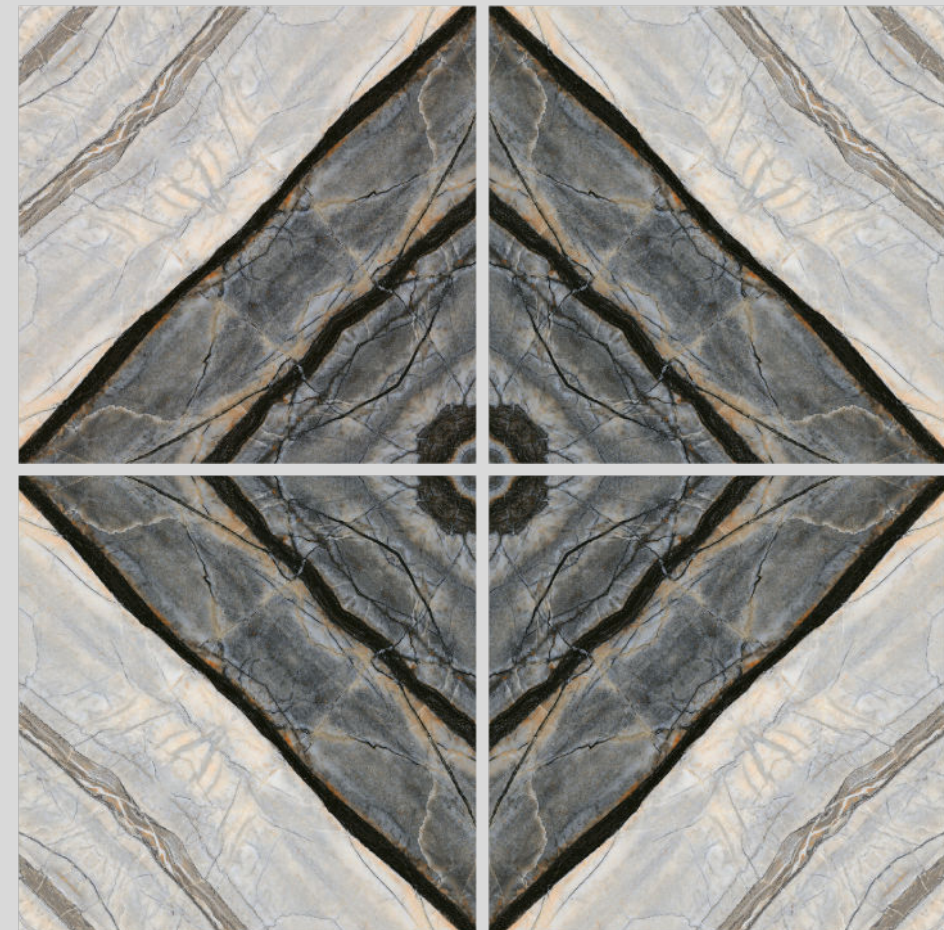

Eco  
Friendly

<10% Water  
Absorption

Chemical  
Resistant

2014

2022

Size  
**600x600mm**

Finish  
**Matt**

Thickness  
**8.5MM**