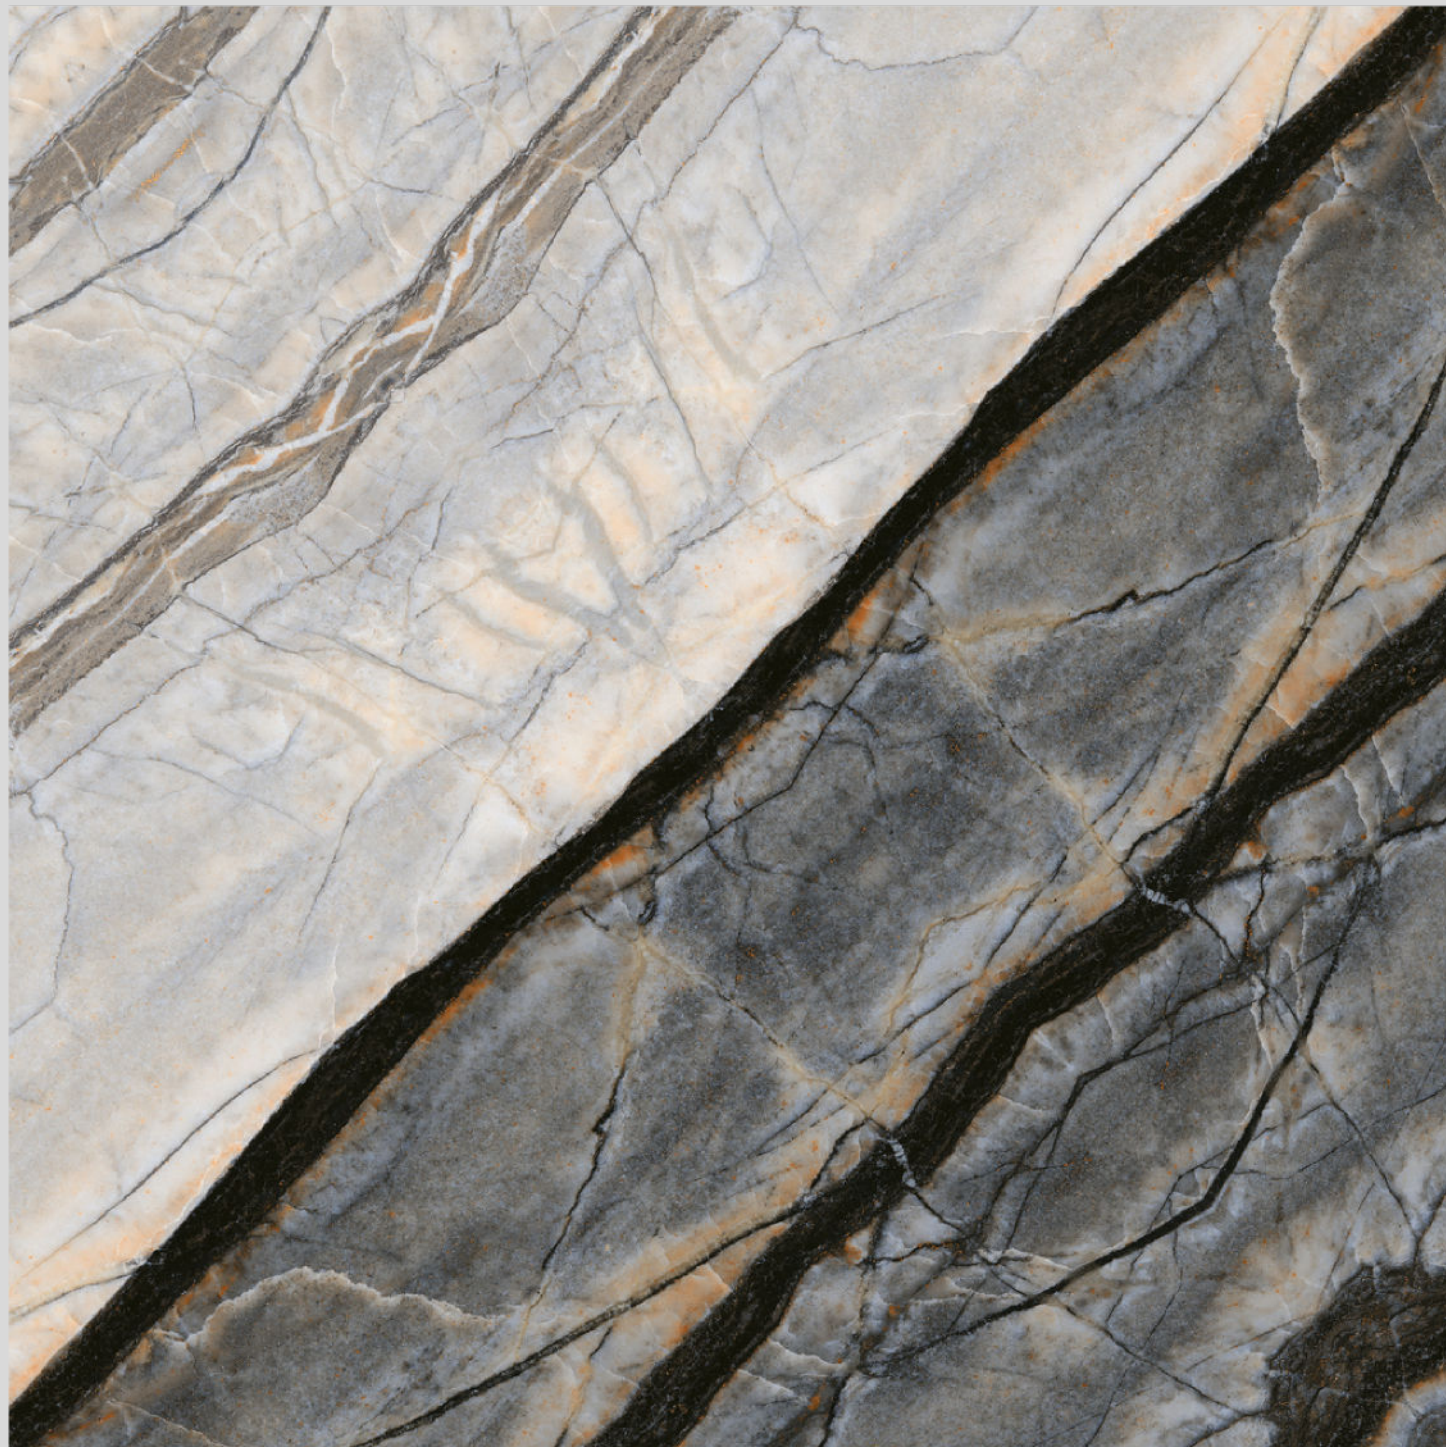

Eco  
Friendly

<10% Water  
Absorption

Chemical  
Resistant

2014

2022

Size  
**600x600mm**

Finish  
**Matt**

Thickness  
**8.5MM**