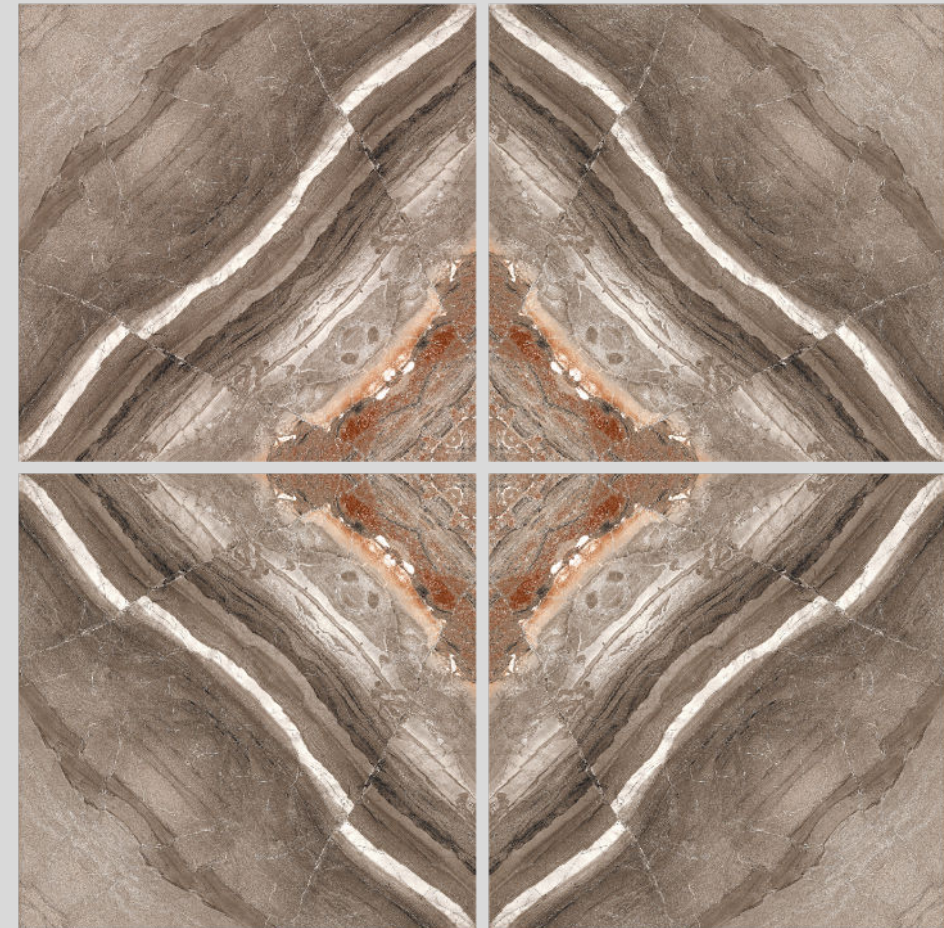

2014

Size
600x600mm

Finish
Matt

Thickness
8.5MM

Eco
Friendly

<10% Water
Absorption

Chemical
Resistant