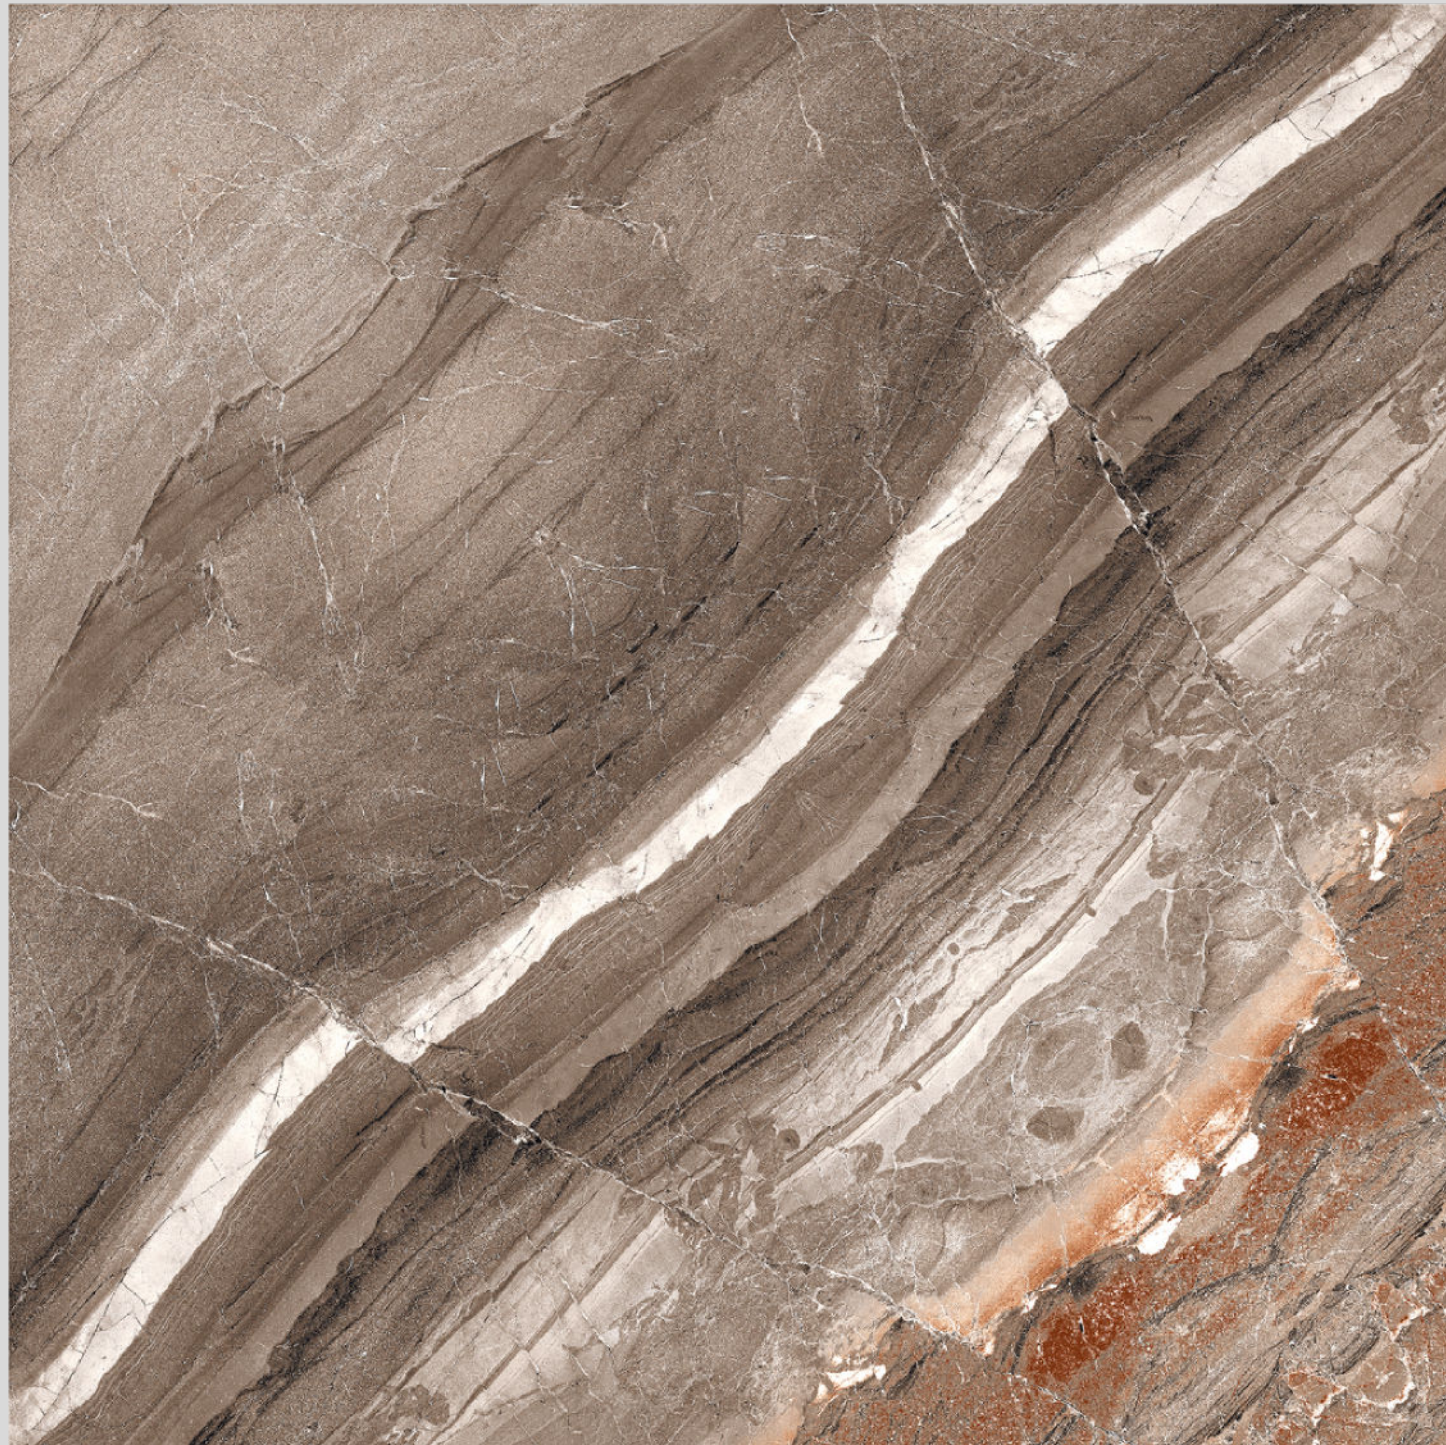

2014

Size
600x600mm

Finish
Matt

Thickness
8.5MM

Eco
Friendly

<10% Water
Absorption

Chemical
Resistant