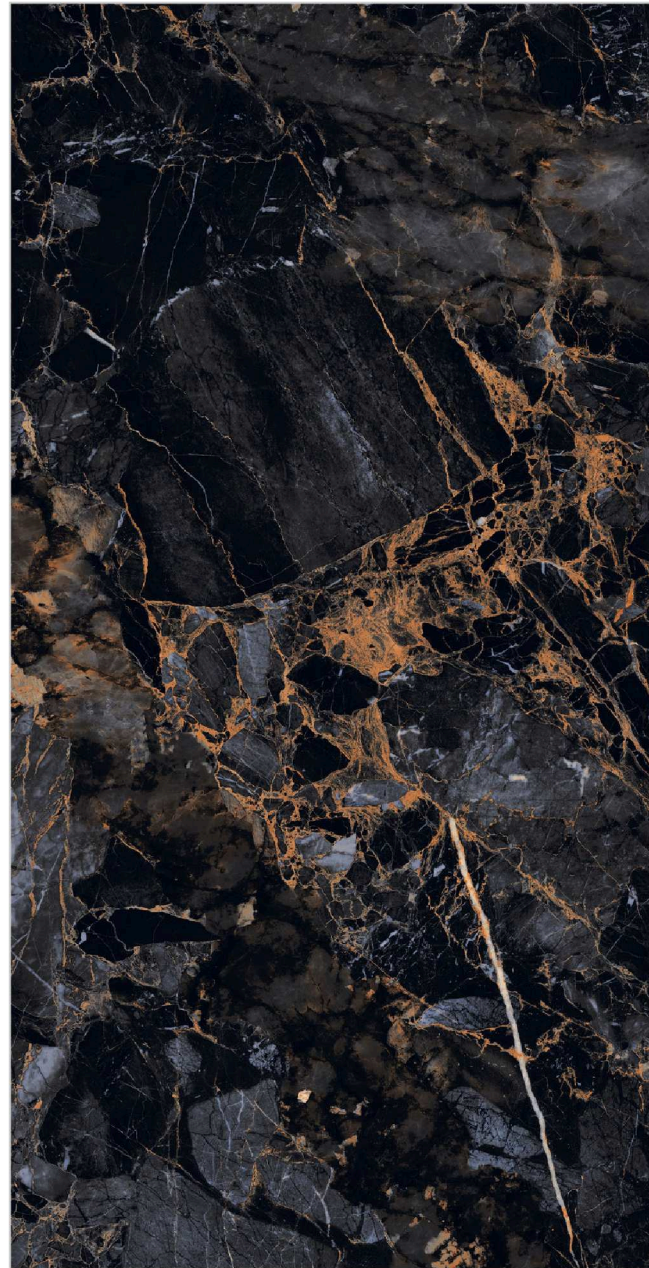

High Glossy

Collection

YOUR
LOGO
HERE

6006

TAP TO
DETAILS

6007