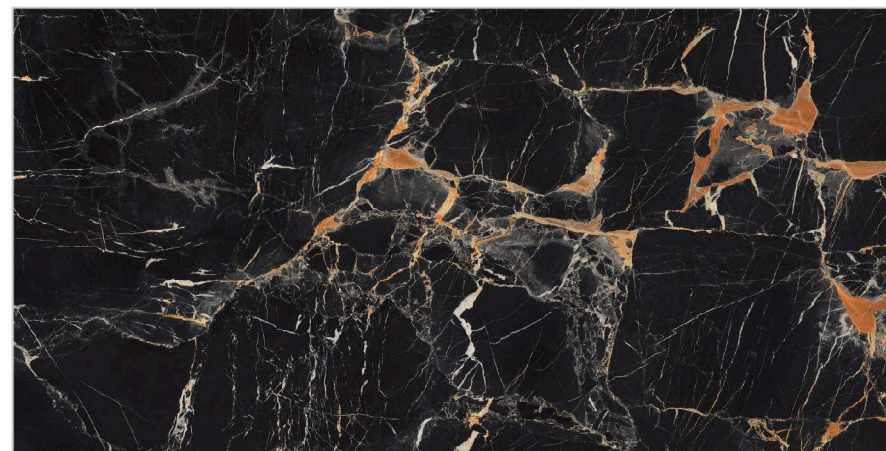

TAP TO
DETAILS

600x

1200mm

High Glossy

Finish

9MM

Thickness

Surface :High Glossy

R - 3

6005

TAP TO
DETAILS