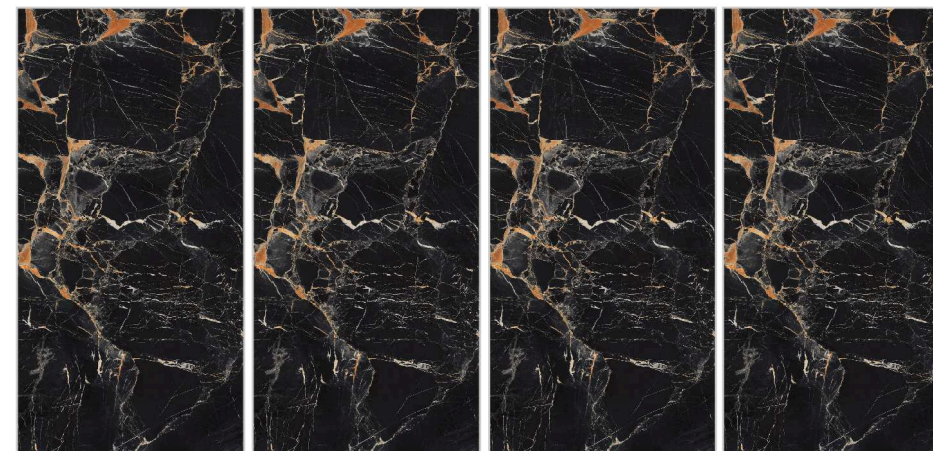

9MM

Thickness

Surface :High Glossy

R - 3

6005

TAP TO
DETAILS

6001

High Glossy