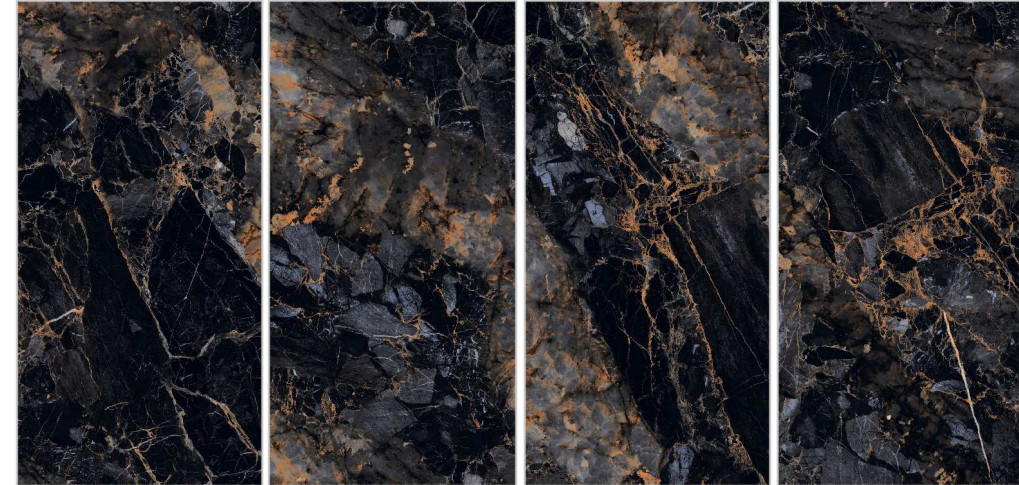

Collection

YOUR
LOGO
HERE

6006

TAP TO
DETAILS

6007

TAP TO
DETAILS

Surface :
High Glossy

600x
1200mm