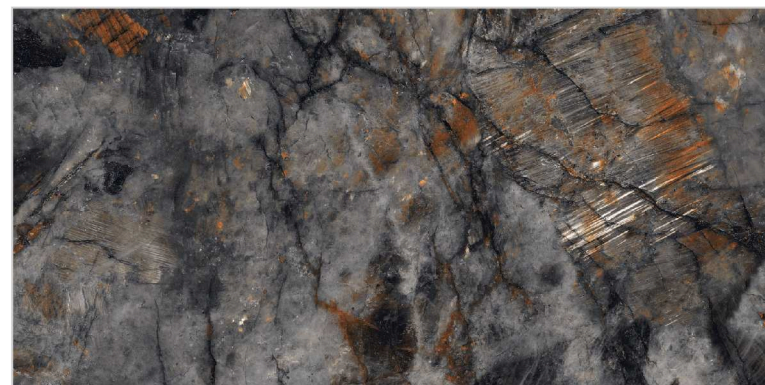

High Glossy

Collection

YOUR
LOGO
HERE

7772

**800x
1600mm**

**High Glossy
Finish**

**9MM
Thickness**

**3
Random**

TAP TO
DETAILS

FEATURES

- Solid Body
- Easy to Clean
- Zero Maintenance
- High Strength

BACK