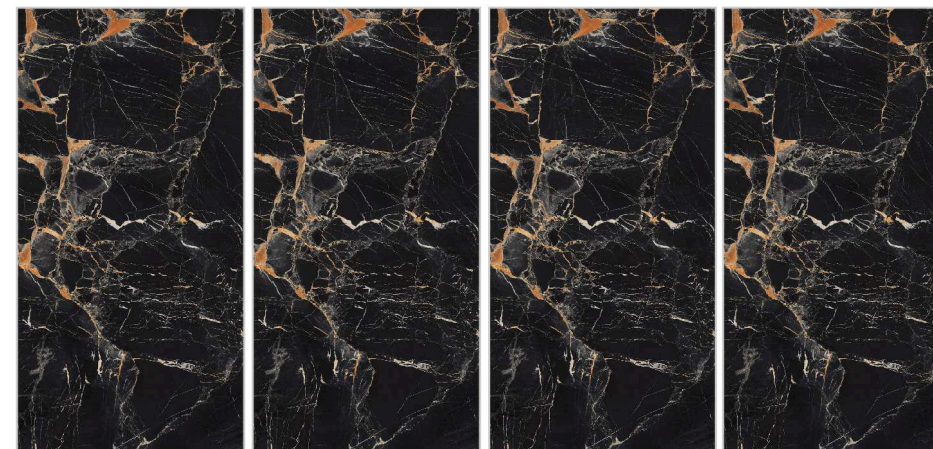

9MM

Thickness

6005

TAP TO
DETAILS

Surface :High Glossy

R - 3

◀ **BACK**

6001