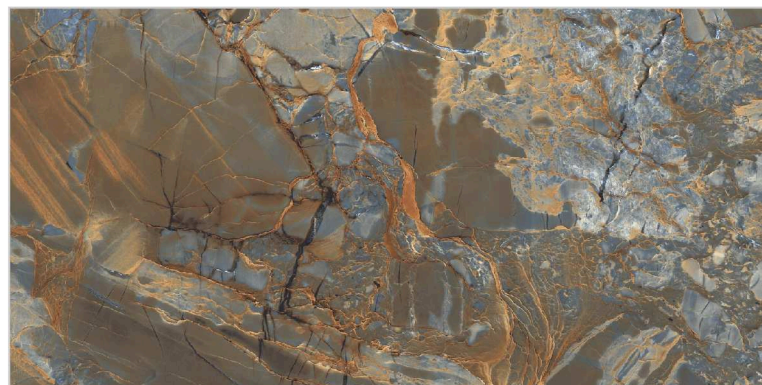

YOUR
LOGO
HERE

7773

**800x
1600mm**

**High Glossy
Finish**

**9MM
Thickness**

**3
Random**

TAP TO
DETAILS

FEATURES