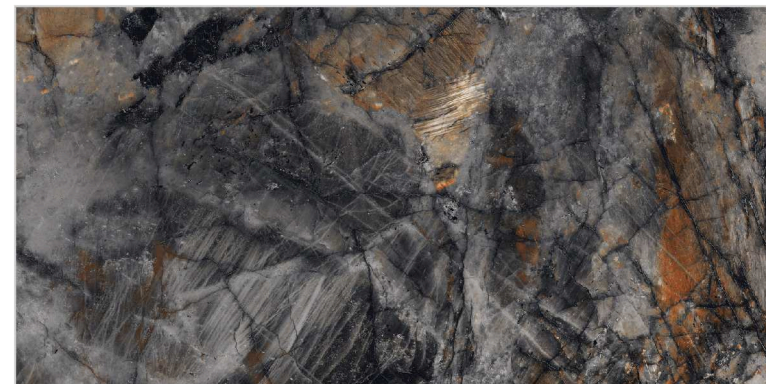

TAP TO
DETAILS

FEATURES

- Solid Body
- Easy to Clean
- Zero Maintenance
- High Strength

BACK

YOUR
LOGO
HERE