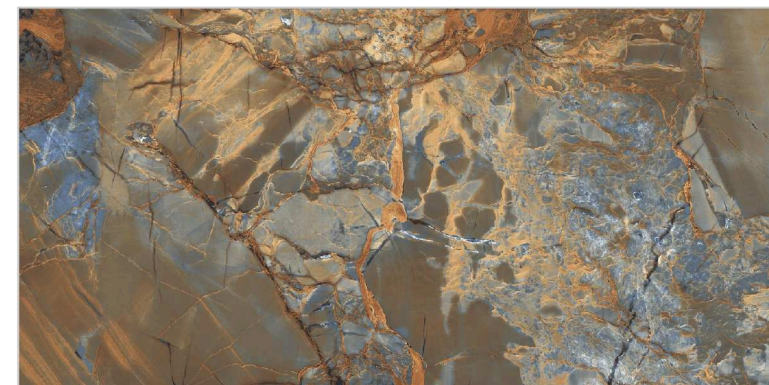

YOUR
LOGO
HERE

7773

**800x
1600mm**

**High Glossy
Finish**

**9MM
Thickness**

**3
Random**

TAP TO
DETAILS

FEATURES