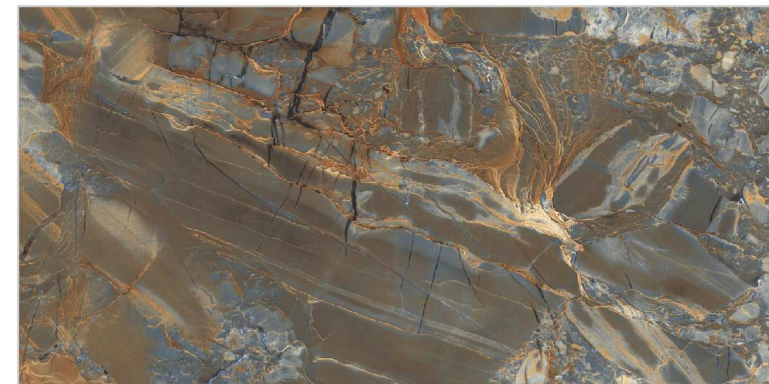

YOUR
LOGO
HERE

7773

**800x
1600mm**

**High Glossy
Finish**

**9MM
Thickness**

**3
Random**

TAP TO
DETAILS

FEATURES