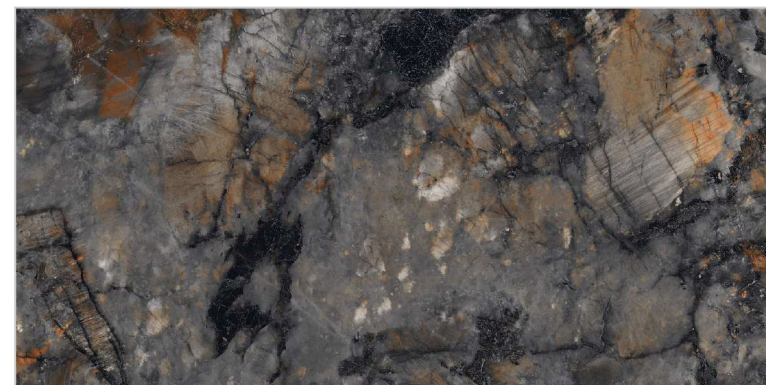

TAP TO
DETAILS

FEATURES

- Solid Body
- Easy to Clean
- Zero Maintenance
- High Strength

BACK

YOUR
LOGO
HERE