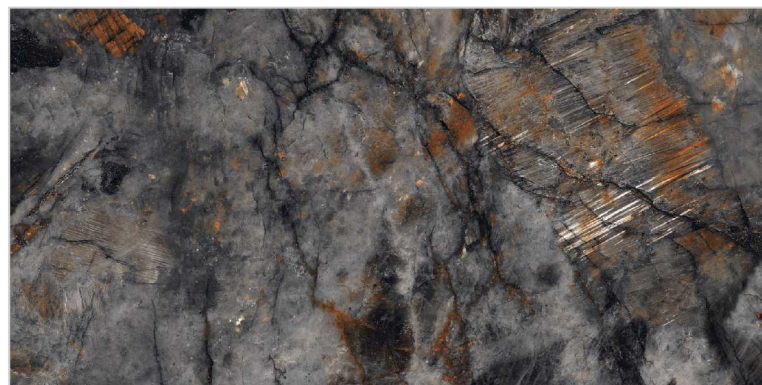

TAP TO
DETAILS

FEATURES

- Solid Body
- Easy to Clean
- Zero Maintenance
- High Strength

BACK

YOUR
LOGO
HERE