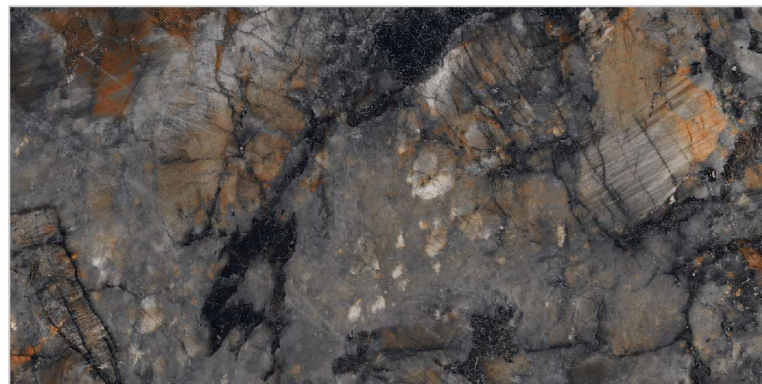

TAP TO
DETAILS

FEATURES

- Solid Body
- Easy to Clean
- Zero Maintenance
- High Strength

BACK

YOUR
LOGO
HERE