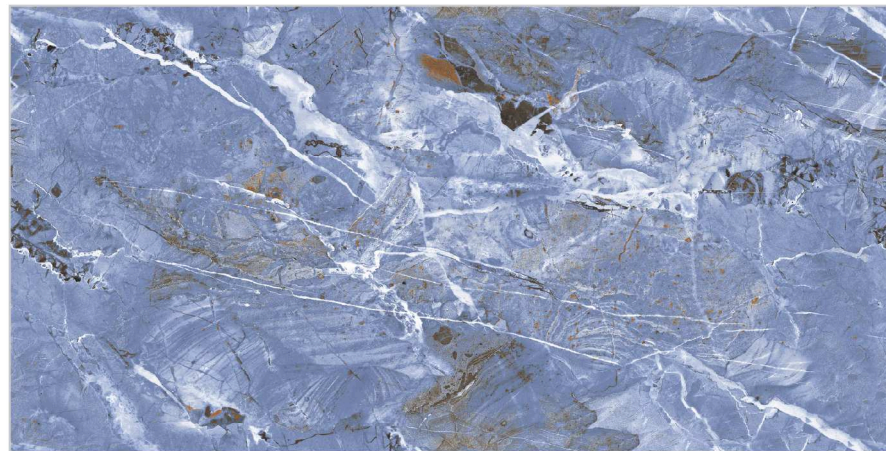

600x

Glossy

9MM

1200mm

Finish

Thickness

8004

BOX
1900

TAP TO
DETAILS