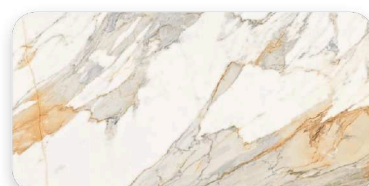

SURFACE:GLOSSY

FENNODO BIANCO

1200x2400

STATUARIO

SURFACE:GLOSSY

KOLKATA STATUARIO

INDEX

200x1200 WOOD STRIP SURFACE:MATT	 9002	 9003	 9004	 9007
600x1200 CARVING	 ABC CARVING			
600x1200 ENDLESS SURFACE:GLOSSY	 8000	 8004		
600x1200 HIGH GLOSSY	 6001			
600x1200 MATT	 1008			