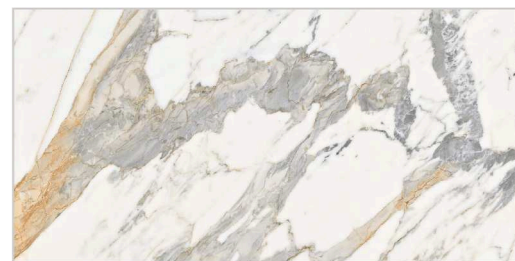

FENNODO BIANCO

Statuario

Collection

KOLKATA STATUARIO

AVAILABLE SIZE
**600 X 1200MM | 800 X 1600MM
800 X 800MM**

AVAILABLE SURFACE
**HIGH GLOSSY | MATT
SUGAR**

AVAILABLE BODY
**COLOR BODY | FULL BODY |
GVT**