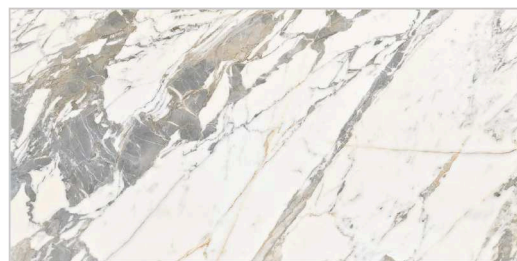

FENNODO BIANCO

Statuario

Collection

KOLKATA STATUARIO

AVAILABLE SIZE
**600 X 1200MM | 800 X 1600MM
800 X 800MM**

AVAILABLE SURFACE
**HIGH GLOSSY | MATT
SUGAR**

AVAILABLE BODY
**COLOR BODY | FULL BODY |
GVT**