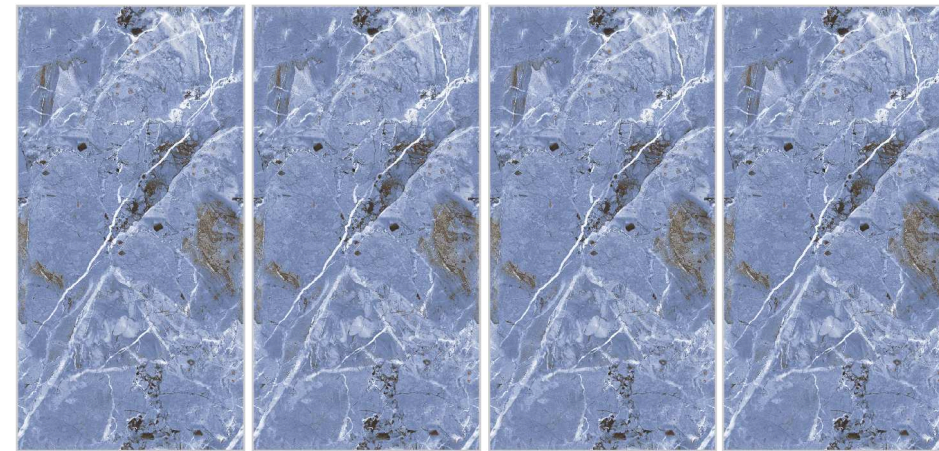

BOX
1900

TAP TO
DETAILS

Surface :Glossy

R - 4

ABC CARVING

High Glossy

Collection

6001