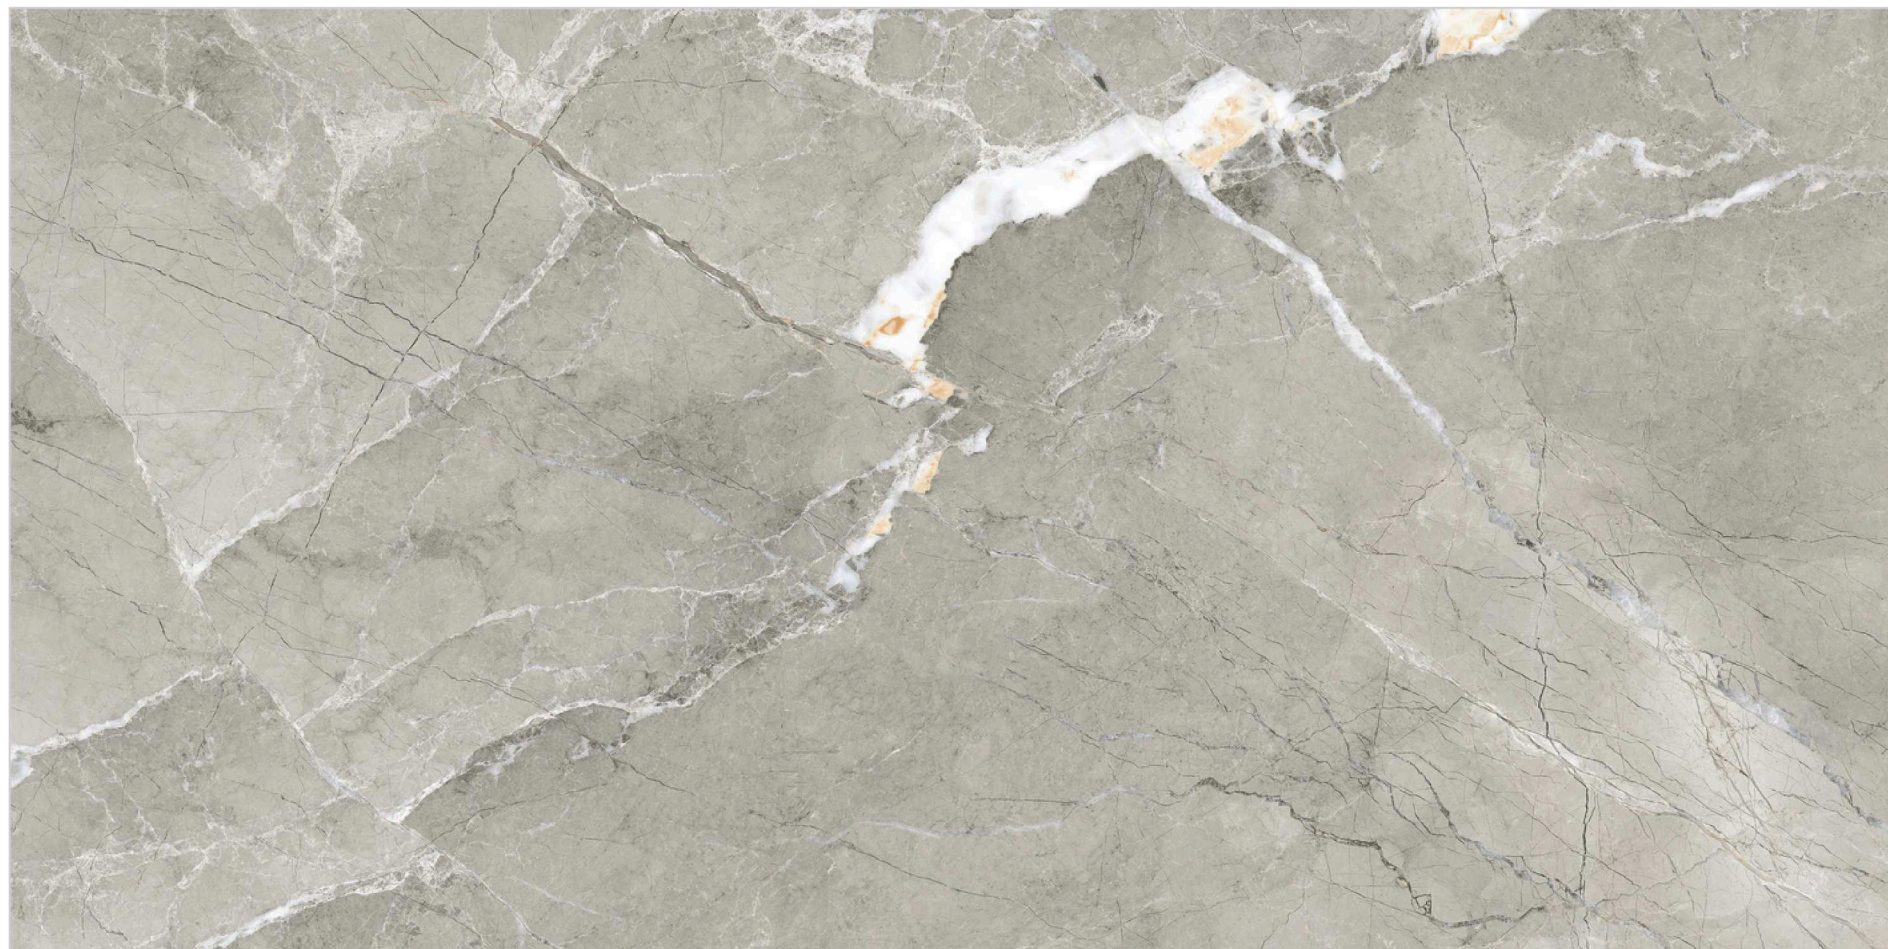

← **BACK**

LINE ART BROWN

Glossy

Collection

MLN GREY

AVAILABLE SIZE

1200 X 1200MM | 1200 X 1800MM

AVAILABLE SURFACE