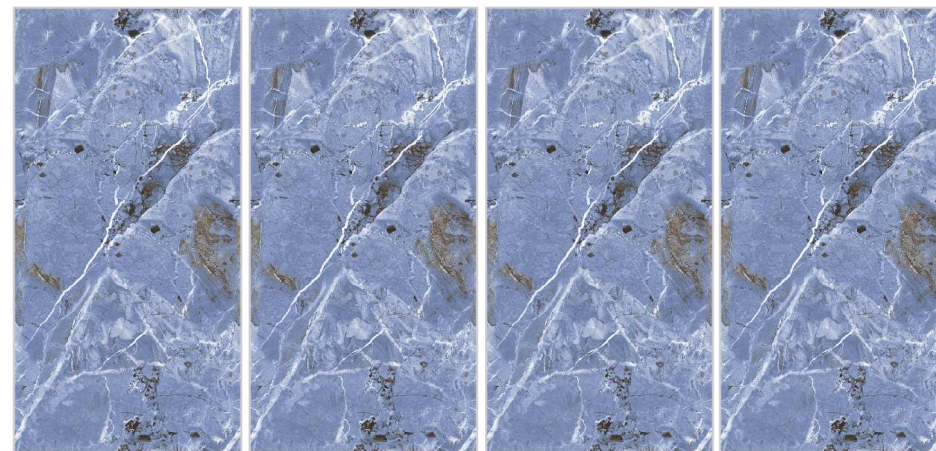

Surface :Carving

R - 3

600x

Glossy

9MM

1200mm

Finish

Thickness

Surface :Glossy

R - 4