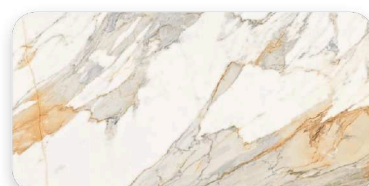

SURFACE:GLOSSY

FENNODO BIANCO

1200x2400

STATUARIO

SURFACE:GLOSSY

KOLKATA STATUARIO

INDEX

200x1200
WOOD STRIP
SURFACE:MATT