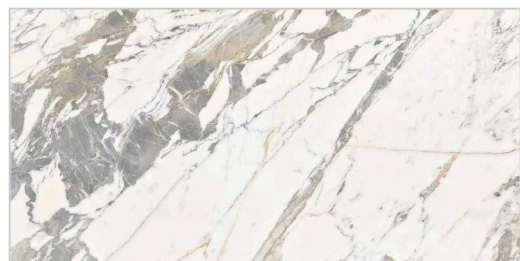

Statuario

Collection

KOLKATA STATUARIO

AVAILABLE SIZE

600 X 1200MM | 800 X 1600MM

800 X 800MM

AVAILABLE SURFACE

HIGH GLOSSY | MATT

SUGAR

AVAILABLE BODY

COLOR BODY | FULL BODY |

GVT

AVAILABLE THICKNESS

9MM | 11MM | 12MM

**1200x
2400mm**

**Glossy
Finish**

**15MM
Thickness**

**5
Random**

TAP TO
DETAILS

FEATURES

Solid
Body

Zero
Maintenance

Easy to
Clean

High
Strength

← **BACK**