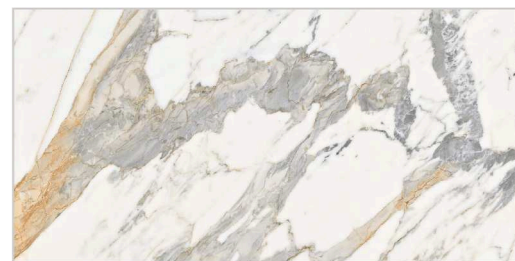

Statuario

Collection

KOLKATA STATUARIO

AVAILABLE SIZE

600 X 1200MM | 800 X 1600MM

800 X 800MM

AVAILABLE SURFACE

HIGH GLOSSY | MATT

SUGAR

AVAILABLE BODY

COLOR BODY | FULL BODY |

GVT

AVAILABLE THICKNESS

9MM | 11MM | 12MM

**1200x
2400mm**

**Glossy
Finish**

**15MM
Thickness**

**5
Random**

TAP TO
DETAILS

FEATURES

Solid
Body

Zero
Maintenance

Easy to
Clean

High
Strength

← **BACK**