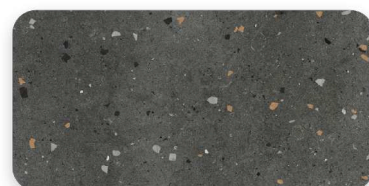

600x1200
MATT

1008