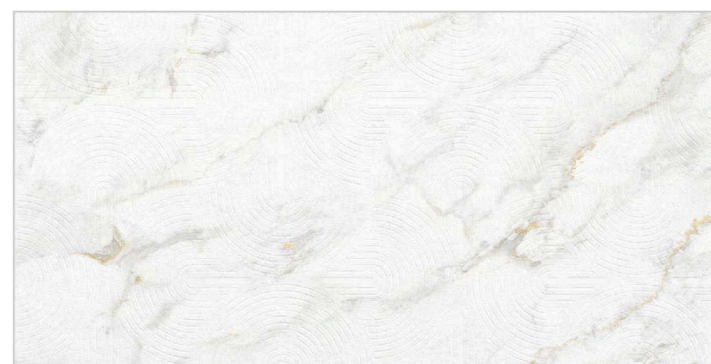

Matt Punch

Collection

2001

**600x
1200mm**

**Matt Punch
Finish**

**9MM
Thickness**

**3
Random**

CLICK
TO VIEW
MORE
DETAILS