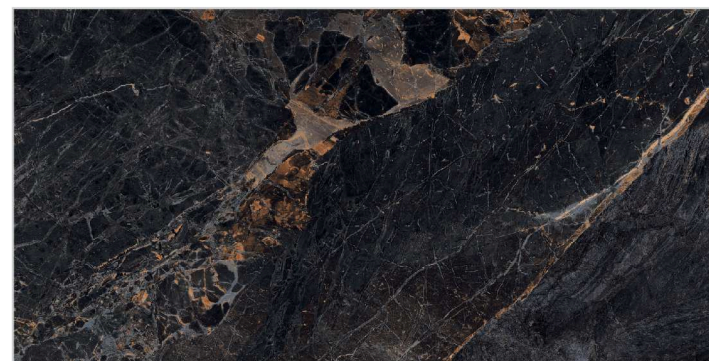

High Glossy

Collection

YOUR
LOGO
HERE

6008

600x
1200mm

High Glossy
Finish

9MM
Thickness

4
Random

CLICK
TO VIEW
MORE
DETAILS

← **BACK**