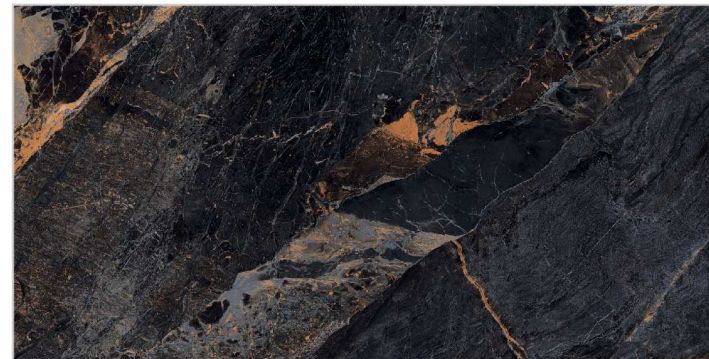

High Glossy

Collection

YOUR
LOGO
HERE

6008

600x
1200mm

High Glossy
Finish

9MM
Thickness

4
Random

CLICK
TO VIEW
MORE
DETAILS

← **BACK**