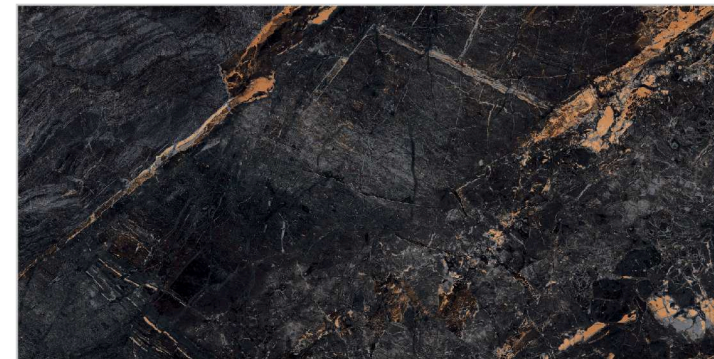

High Glossy

Collection

YOUR
LOGO
HERE

6008

600x
1200mm

High Glossy
Finish

9MM
Thickness

4
Random

CLICK
TO VIEW
MORE
DETAILS

← **BACK**