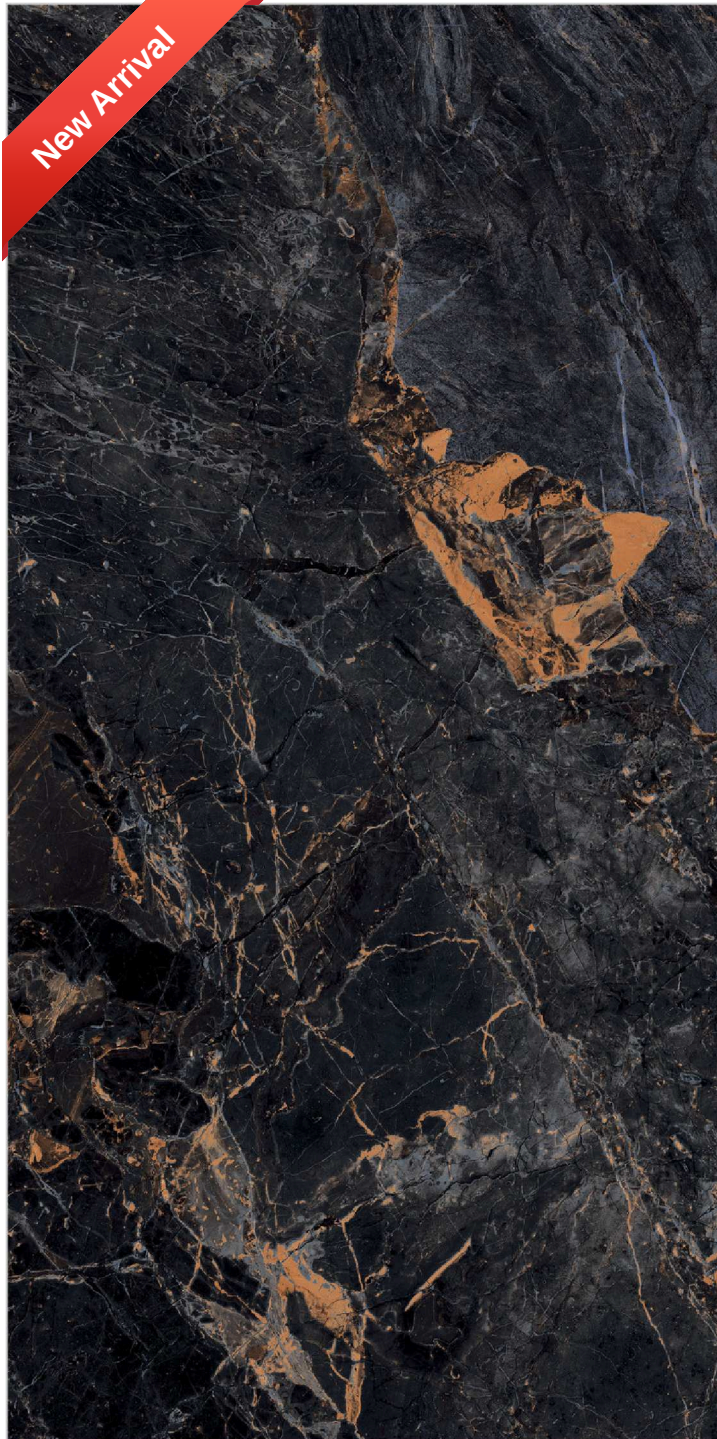

High Glossy

Collection

YOUR
LOGO
HERE

6008

600x
1200mm

High Glossy
Finish

9MM
Thickness

4
Random

CLICK
TO VIEW
MORE
DETAILS

← **BACK**