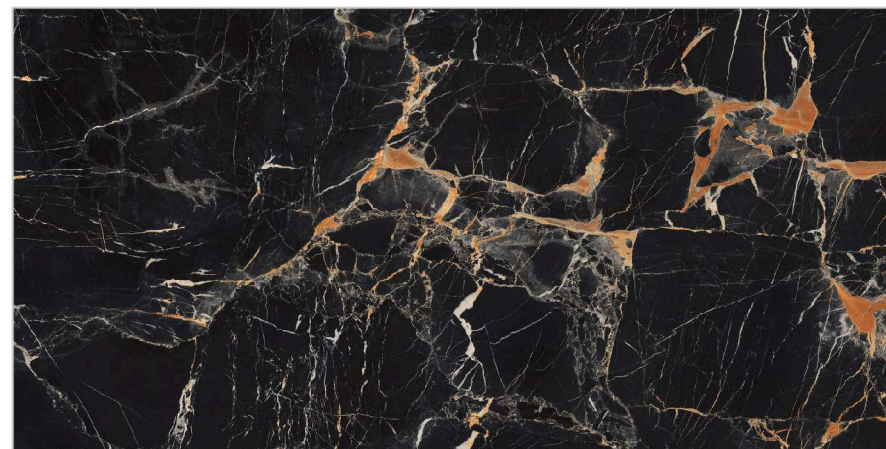

TAP TO
DETAILS

600x

1200mm

High Glossy

Finish

9MM

Thickness

Surface :High Glossy

R - 3

6005

TAP TO
DETAILS