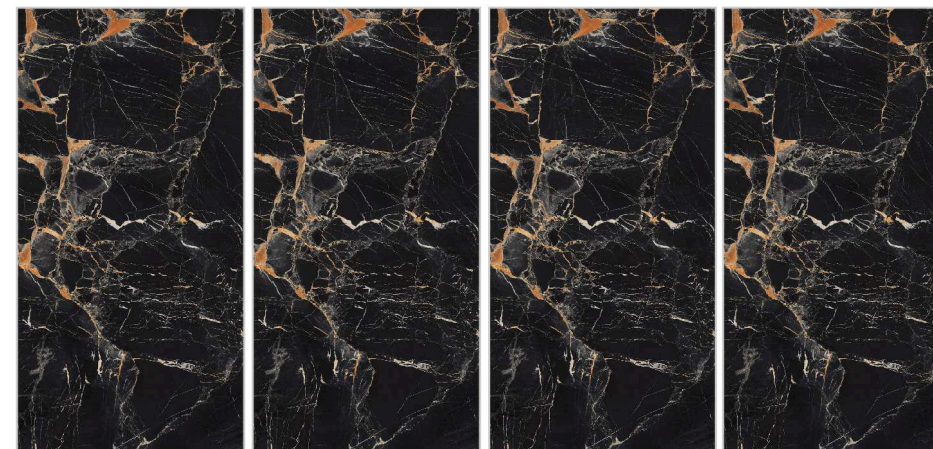

9MM

Thickness

Surface :High Glossy

R - 3

6005

TAP TO
DETAILS

◀ **BACK**

6001