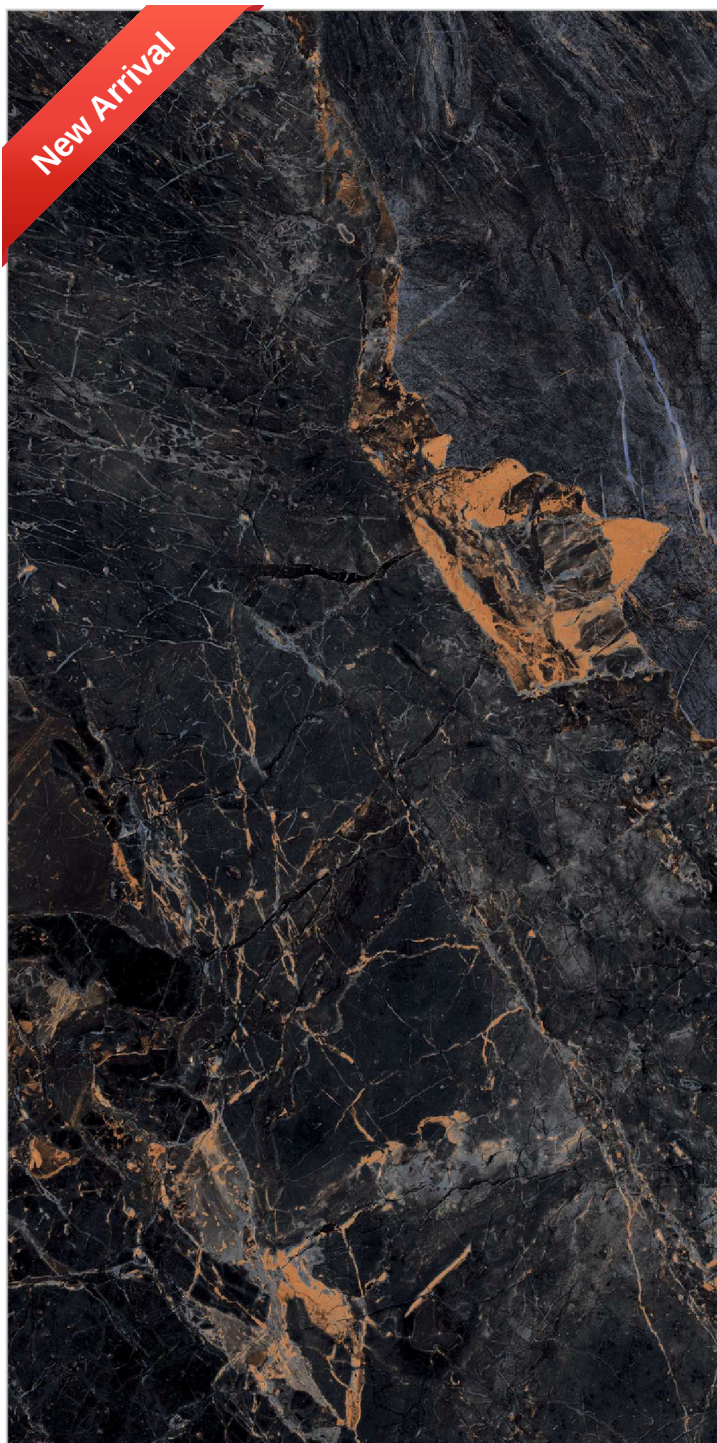

High Glossy

Collection

YOUR
LOGO
HERE

6008

600x
1200mm

High Glossy
Finish

9MM
Thickness

4
Random

CLICK
TO VIEW
MORE
DETAILS

← **BACK**