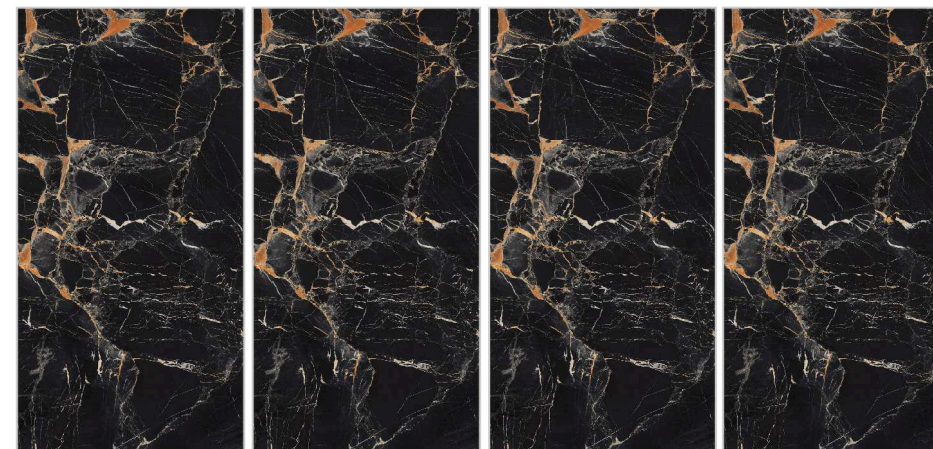

High Glossy

Collection

YOUR
LOGO
HERE

6001

TAP TO
DETAILS

Surface :High Glossy

R - 5

6004

TAP TO
DETAILS

600x

1200mm

High Glossy

Finish

9MM

Thickness

Surface :High Glossy

R - 3

6005

TAP TO
DETAILS

◀ **BACK**