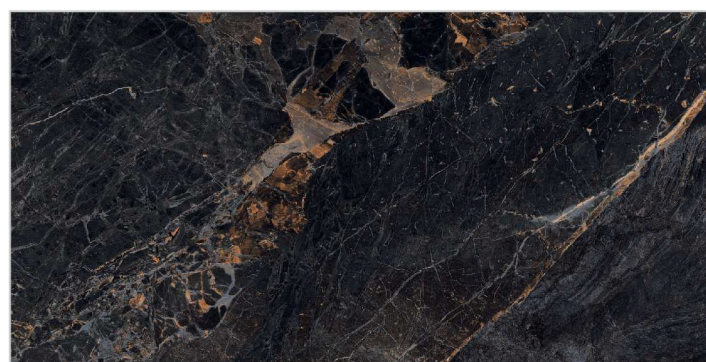

High Glossy

Collection

YOUR
LOGO
HERE

6008

600x
1200mm

High Glossy
Finish

9MM
Thickness

4
Random

CLICK
TO VIEW
MORE
DETAILS

← **BACK**