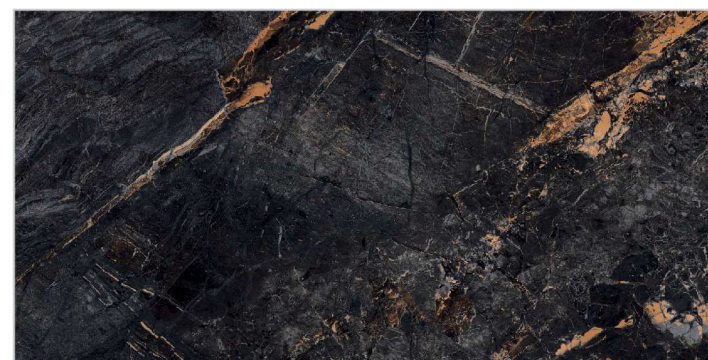

High Glossy

Collection

YOUR
LOGO
HERE

6008

600x
1200mm

High Glossy
Finish

9MM
Thickness

4
Random

CLICK
TO VIEW
MORE
DETAILS

← **BACK**